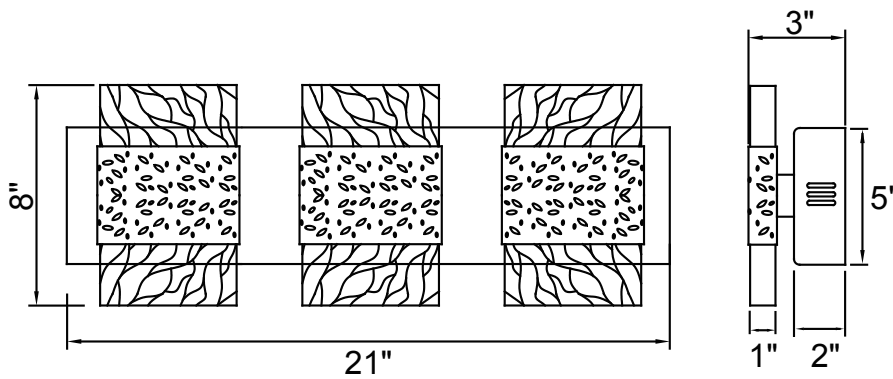

PROJECT: _____
 FIXTURE TYPE: _____
 LOCATION: _____
 CONTACT/PHONE: _____

Item	1090W21-3-620
Collection	CAROLINA
Finish	Gold Leaf
Glass	Clear
Crystal	-----
Input	120V AC,60HZ,AC

Shade	-----
Length/Dia.	21"
Width/Ext.	3"
Height	8"
Maximum	-----
Lumens	1300

Light Source	LED
Bulb Info.	30W
Included	-----
Dimmable	No
Color	3000K
Weight	5.2KG