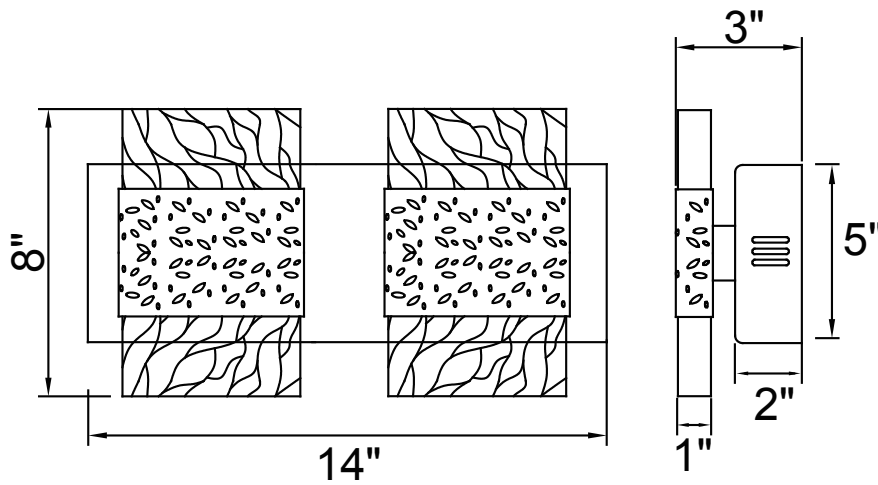

PROJECT: \_\_\_\_\_  
 FIXTURE TYPE: \_\_\_\_\_  
 LOCATION: \_\_\_\_\_  
 CONTACT/PHONE: \_\_\_\_\_

Item	1090W14-2-620
Collection	CAROLINA
Finish	Pewter
Glass	Gold Leaf
Crystal	-----
Input	120V AC,60HZ,AC

Shade	-----
Length/Dia.	14"
Width/Ext.	3"
Height	8"
Maximum	-----
Lumens	900

Light Source	LED
Bulb Info.	20W
Included	-----
Dimmable	No
Color	3000K
Weight	3.2KG