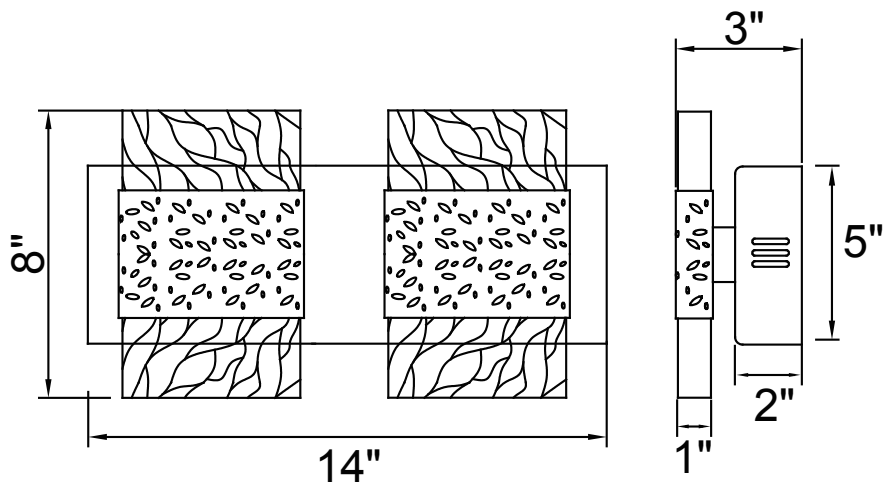

PROJECT: \_\_\_\_\_  
 FIXTURE TYPE: \_\_\_\_\_  
 LOCATION: \_\_\_\_\_  
 CONTACT/PHONE: \_\_\_\_\_

Item	1090W14-2-269
Collection	CAROLINA
Finish	Pewter
Glass	Clear
Crystal	-----
Input	120V AC,60HZ,AC

Shade	-----
Length/Dia.	14"
Width/Ext.	3"
Height	8"
Maximum	-----
Lumens	900

Light Source	LED
Bulb Info.	20W
Included	-----
Dimmable	No
Color	3000K
Weight	3.2KG