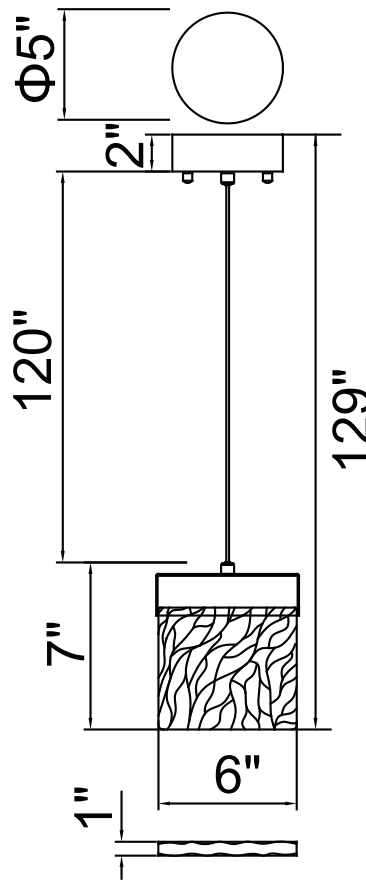

PROJECT: \_\_\_\_\_

FIXTURE TYPE: \_\_\_\_\_

LOCATION: \_\_\_\_\_

CONTACT/PHONE: \_\_\_\_\_

Item	1090P6-1-269
Collection	CAROLINA
Finish	Pewter
Glass	Clear
Crystal	-----
Input	120V AC,60HZ,AC

Shade	-----
Length/Dia.	6"
Width/Ext.	1"
Height	7"
Maximum	129"
Lumens	338

Light Source	LED
Bulb Info.	6.5W
Included	-----
Dimmable	Yes
Color	3000K
Weight	1.5KG