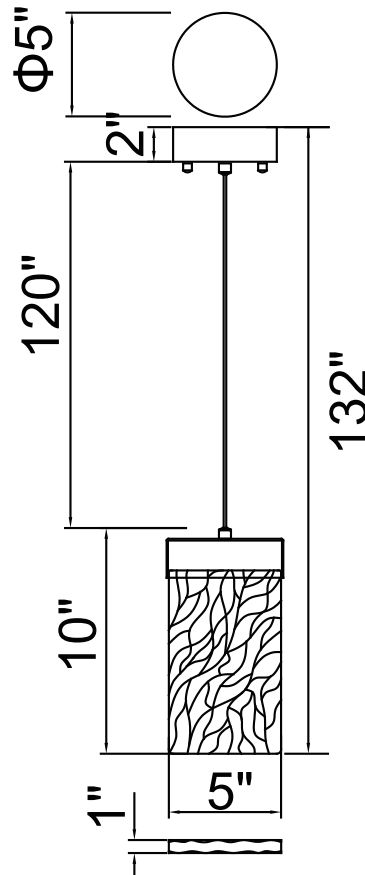

PROJECT: \_\_\_\_\_

FIXTURE TYPE: \_\_\_\_\_

LOCATION: \_\_\_\_\_

CONTACT/PHONE: \_\_\_\_\_

Item	1090P5-1-269-B
Collection	CAROLINA
Finish	Pewter
Glass	Clear
Crystal	-----
Input	120V AC,60HZ,AC

Shade	-----
Length/Dia.	5"
Width/Ext.	1"
Height	10"
Maximum	132"
Lumens	494

Light Source	LED
Bulb Info.	9.5W
Included	-----
Dimmable	Yes
Color	3000K
Weight	1.5KG