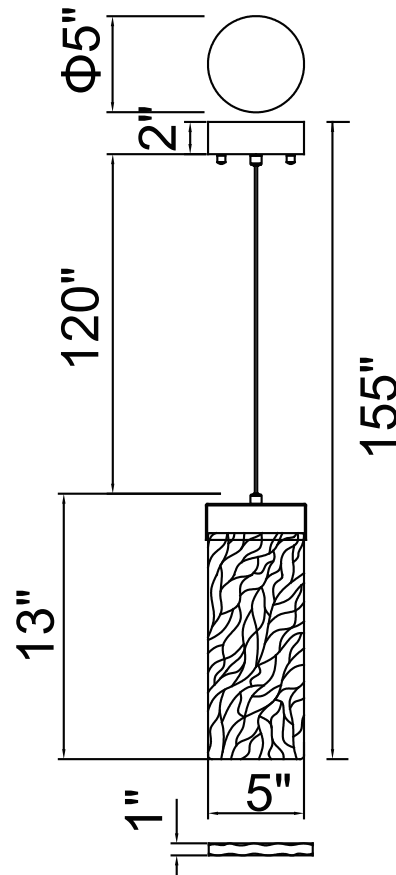

PROJECT: _____

FIXTURE TYPE: _____

LOCATION: _____

CONTACT/PHONE: _____

Item	1090P5-1-269-A
Collection	CAROLINA
Finish	Pewter
Glass	Clear
Crystal	-----
Input	120V AC,60HZ,AC

Shade	-----
Length/Dia.	5"
Width/Ext.	1"
Height	13"
Maximum	135"
Lumens	240

Light Source	LED
Bulb Info.	9.5W
Included	-----
Dimmable	No
Color	3000K
Weight	1.5KG