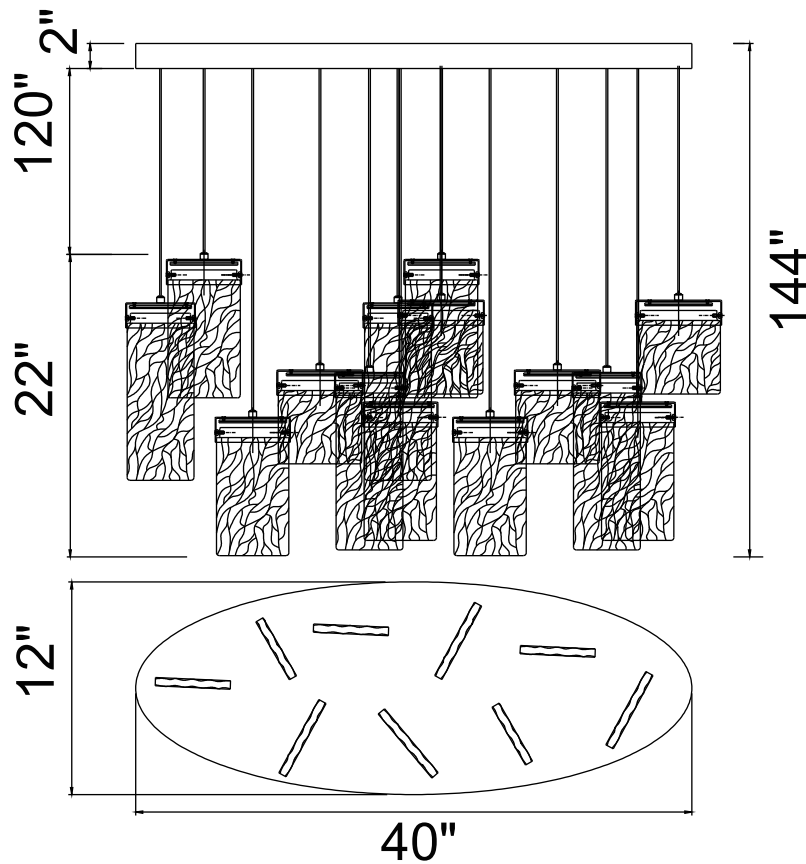

PROJECT: _____

FIXTURE TYPE: _____

LOCATION: _____

CONTACT/PHONE: _____

Item	1090P40-10-620-0
Collection	CAROLINA
Finish	Gold Leaf
Glass	Clear
Crystal	-----
Input	120V AC,60HZ,AC

Shade	-----
Length/Dia.	24"
Width/Ext.	10"
Height	22"
Maximum	144"
Lumens	3000

Light Source	LED
Bulb Info.	50W
Included	-----
Dimmable	No
Color	3000K
Weight	15.0KG