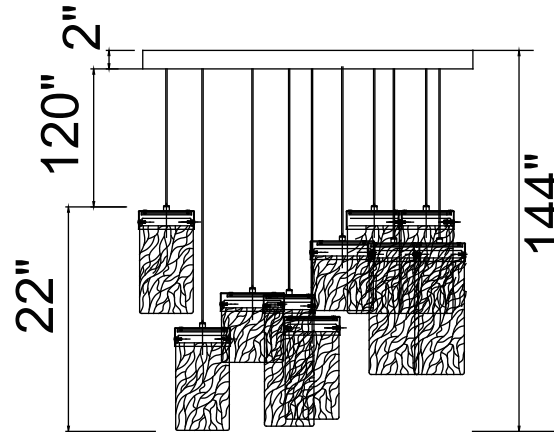

PROJECT: \_\_\_\_\_

FIXTURE TYPE: \_\_\_\_\_

LOCATION: \_\_\_\_\_

CONTACT/PHONE: \_\_\_\_\_

Item	1090P32-16-269
Collection	CAROLINA
Finish	Pewter
Glass	Clear
Crystal	-----
Input	120V AC,60HZ,AC

Shade	-----
Length/Dia.	32"
Width/Ext.	-----
Height	22"
Maximum	144"
Lumens	7280

Light Source	LED
Bulb Info.	140W
Included	-----
Dimmable	Yes
Color	3000K
Weight	23.0KG