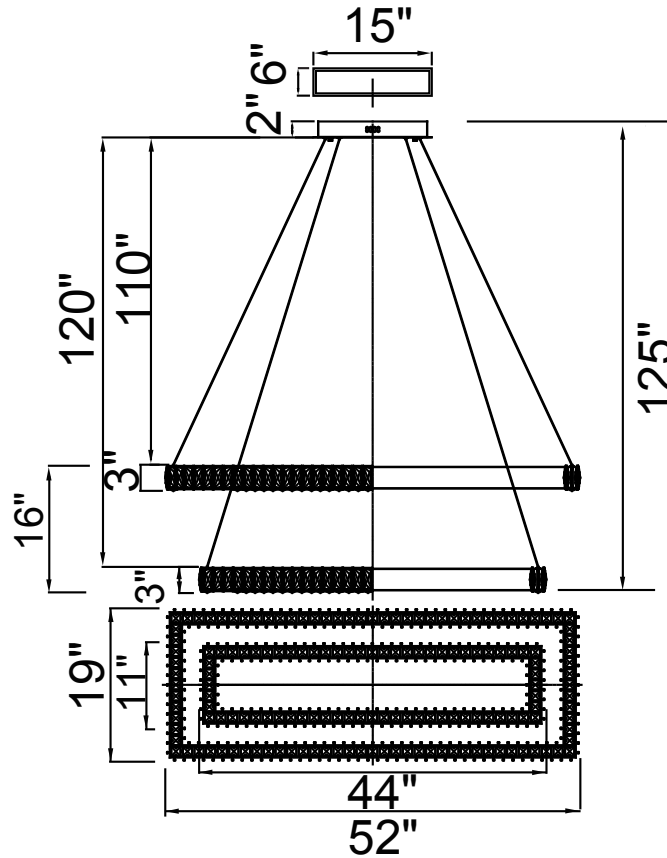

PROJECT: \_\_\_\_\_

FIXTURE TYPE: \_\_\_\_\_

LOCATION: \_\_\_\_\_

CONTACT/PHONE: \_\_\_\_\_

Item	1084P52-601-RC-2C
Collection	FELICITY
Finish	Chrome
Glass	-----
Crystal	Clear
Input	120V AC,60HZ,AC

Shade	-----
Length/Dia.	52"
Width/Ext.	19"
Height	16"
Maximum	125"
Lumens	6700

Light Source	LED
Bulb Info.	150W
Included	-----
Dimmable	No
Color	4000K
Weight	22.5KG