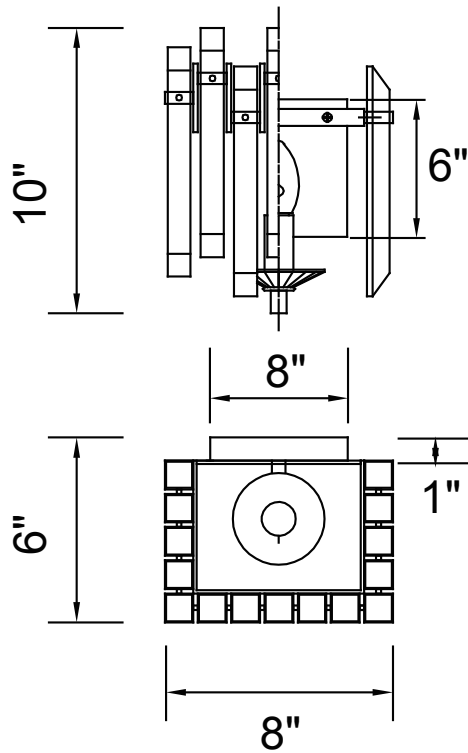

PROJECT: _____
 FIXTURE TYPE: _____
 LOCATION: _____
 CONTACT/PHONE: _____

Item	1065W8-1-601
Collection	HENRIETTA
Finish	Chrome
Glass	-----
Crystal	-----
Input	120V AC,60HZ,AC

Shade	-----
Length/Dia.	8"
Width/Ext.	6"
Height	10"
Maximum	10"
Lumens	-----

Light Source	E12
Bulb Info.	1×60W
Included	-----
Dimmable	No
Color	-----
Weight	3.2KG