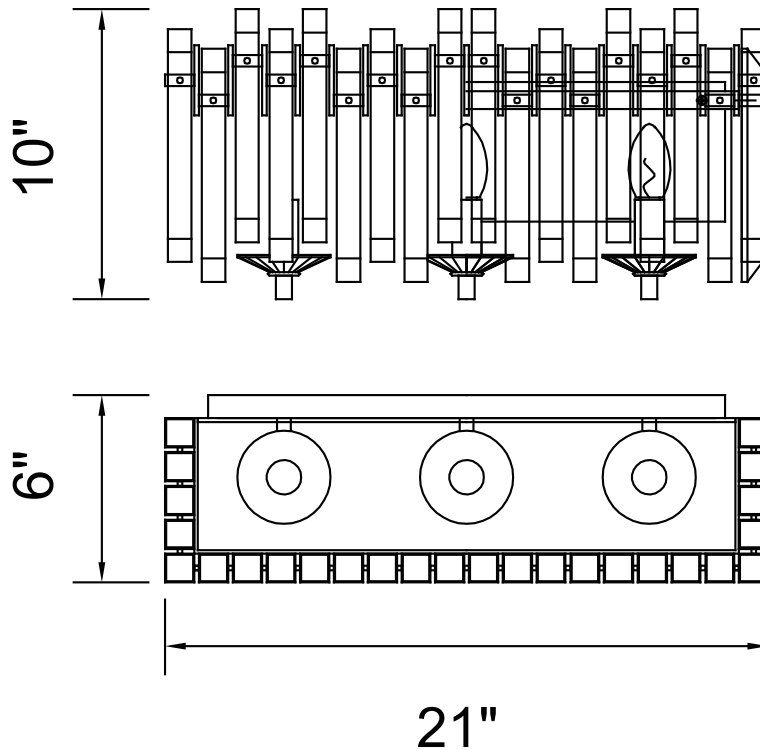

PROJECT: _____

FIXTURE TYPE: _____

LOCATION: _____

CONTACT/PHONE: _____

Item	1065W21-3-601
Collection	HENRIETTA
Finish	Chrome
Glass	-----
Crystal	-----
Input	120V AC,60HZ,AC

Shade	-----
Length/Dia.	21"
Width/Ext.	6"
Height	10"
Maximum	10"
Lumens	-----

Light Source	E12
Bulb Info.	3×60W
Included	-----
Dimmable	No
Color	-----
Weight	5.2KG