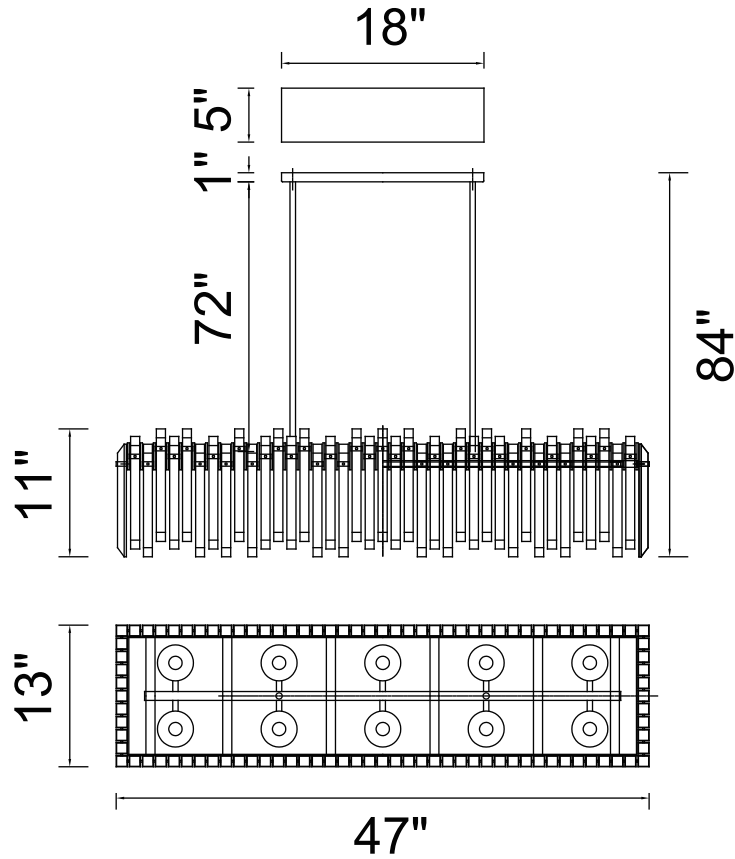

PROJECT: _____
 FIXTURE TYPE: _____
 LOCATION: _____
 CONTACT/PHONE: _____

Item	1065P47-10-601-RC
Collection	HENRIETTA
Finish	Chrome
Glass	-----
Crystal	-----
Input	120V AC,60HZ,AC

Shade	-----
Length/Dia.	47"
Width/Ext.	13"
Height	11"
Maximum	84"
Lumens	-----

Light Source	E12
Bulb Info.	10×60W
Included	-----
Dimmable	No
Color	-----
Weight	27.2KG