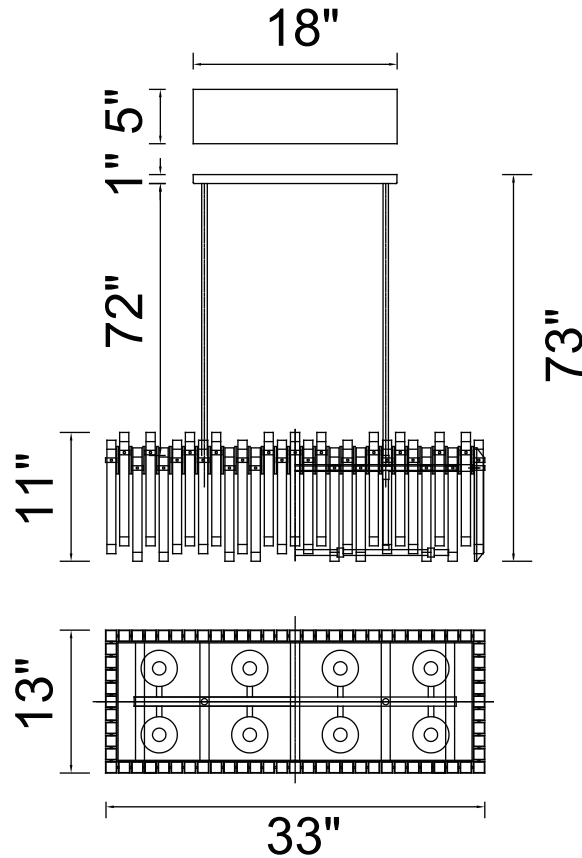

PROJECT: \_\_\_\_\_  
 FIXTURE TYPE: \_\_\_\_\_  
 LOCATION: \_\_\_\_\_  
 CONTACT/PHONE: \_\_\_\_\_

Item	1065P33-8-601-RC
Collection	HENRIETTA
Finish	Chrome
Glass	-----
Crystal	-----
Input	120V AC,60HZ,AC

Shade	-----
Length/Dia.	33"
Width/Ext.	13"
Height	11"
Maximum	73"
Lumens	-----

Light Source	E12
Bulb Info.	8x60W
Included	-----
Dimmable	No
Color	-----
Weight	20.0KG