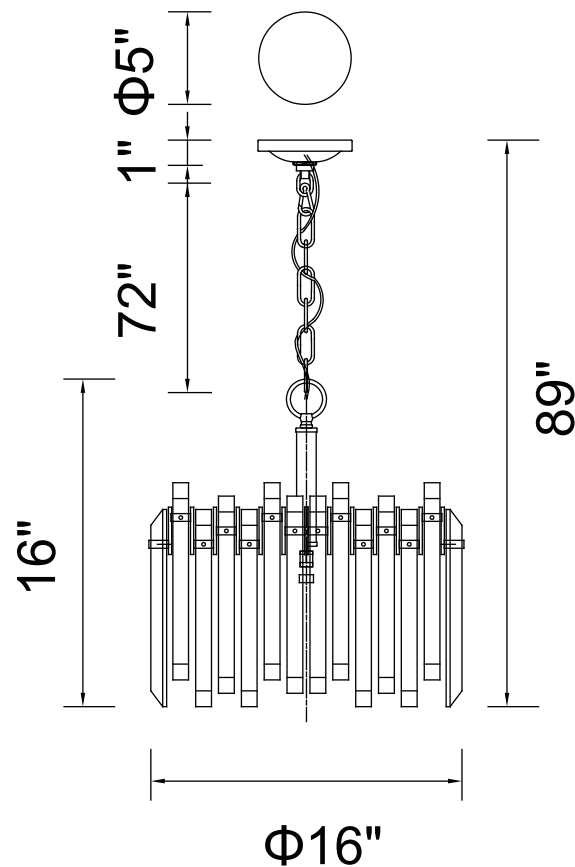

PROJECT: _____

FIXTURE TYPE: _____

LOCATION: _____

CONTACT/PHONE: _____

Item	1065P16-4-601
Collection	HENRIETTA
Finish	Chrome
Glass	-----
Crystal	-----
Input	120V AC,60HZ,AC

Shade	-----
Length/Dia.	16"
Width/Ext.	-----
Height	16"
Maximum	89"
Lumens	-----

Light Source	E12
Bulb Info.	4×60W
Included	-----
Dimmable	No
Color	-----
Weight	9.0KG