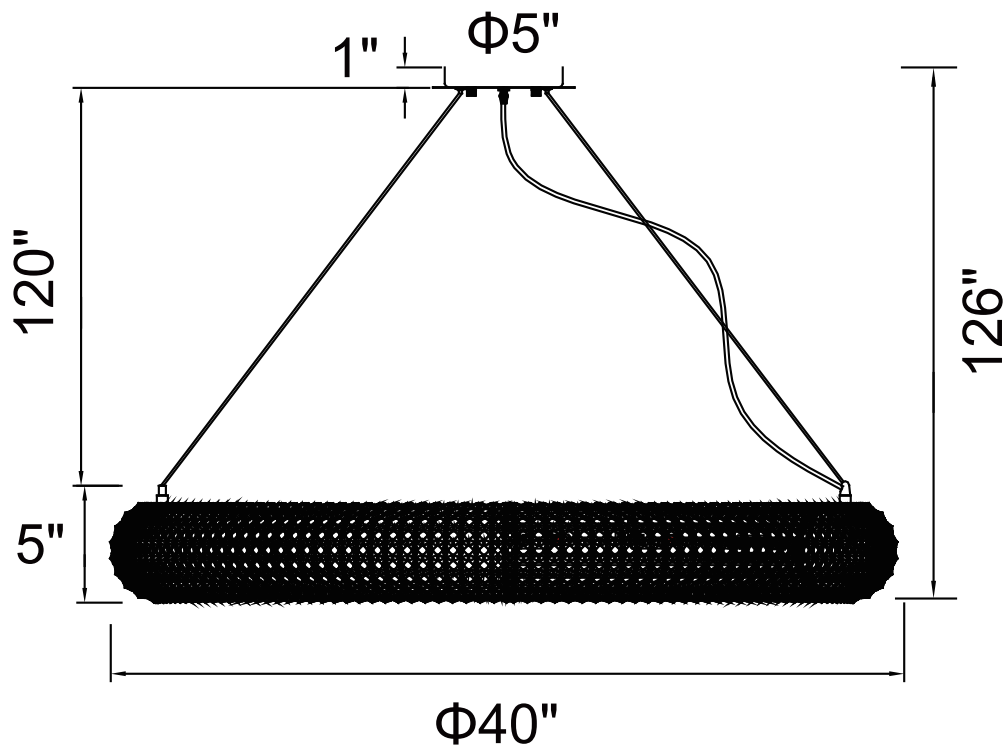

PROJECT: \_\_\_\_\_

FIXTURE TYPE: \_\_\_\_\_

LOCATION: \_\_\_\_\_

CONTACT/PHONE: \_\_\_\_\_

Item	1057P40-16-601
Collection	VERONIQUE
Finish	Chrome
Glass	-----
Crystal	-----
Input	120V AC,60HZ,AC

Shade	-----
Length/Dia.	40"
Width/Ext.	40"
Height	5"
Maximum	126"
Lumens	-----

Light Source	G9
Bulb Info.	9x40W
Included	-----
Dimmable	No
Color	-----
Weight	17.0KG