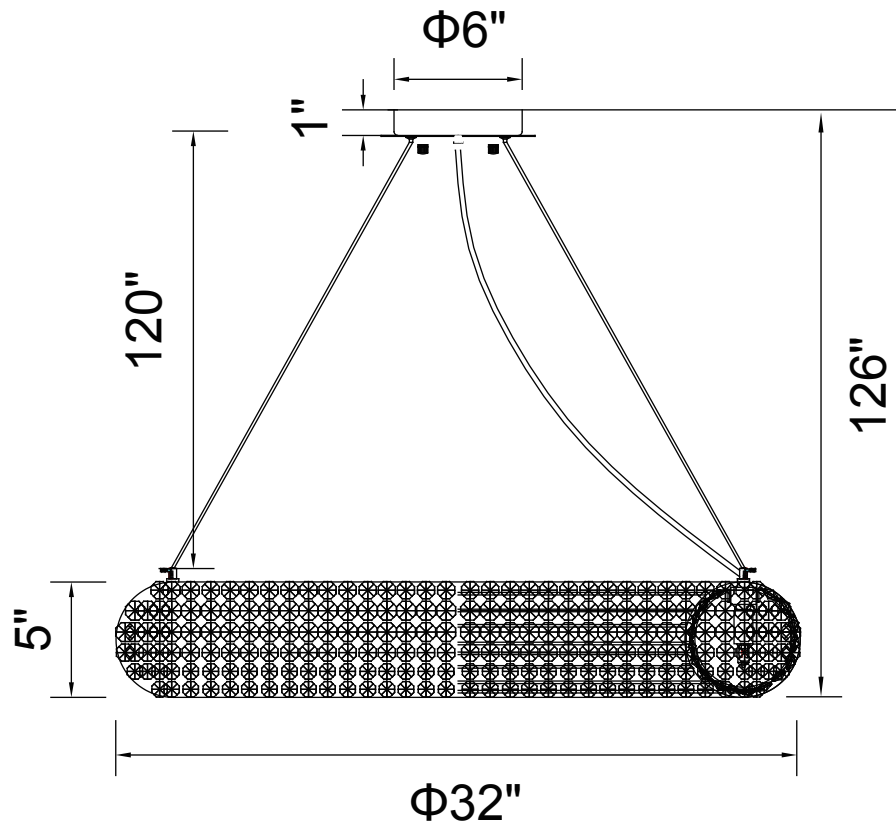

PROJECT: _____

FIXTURE TYPE: _____

LOCATION: _____

CONTACT/PHONE: _____

Item	1057P32-12-601
Collection	VERONIQUE
Finish	Chrome
Glass	-----
Crystal	-----
Input	120V AC,60HZ,AC

Shade	-----
Length/Dia.	32"
Width/Ext.	-----
Height	5"
Maximum	126"
Lumens	-----

Light Source	G9
Bulb Info.	12x40W
Included	-----
Dimmable	No
Color	-----
Weight	13.5KG