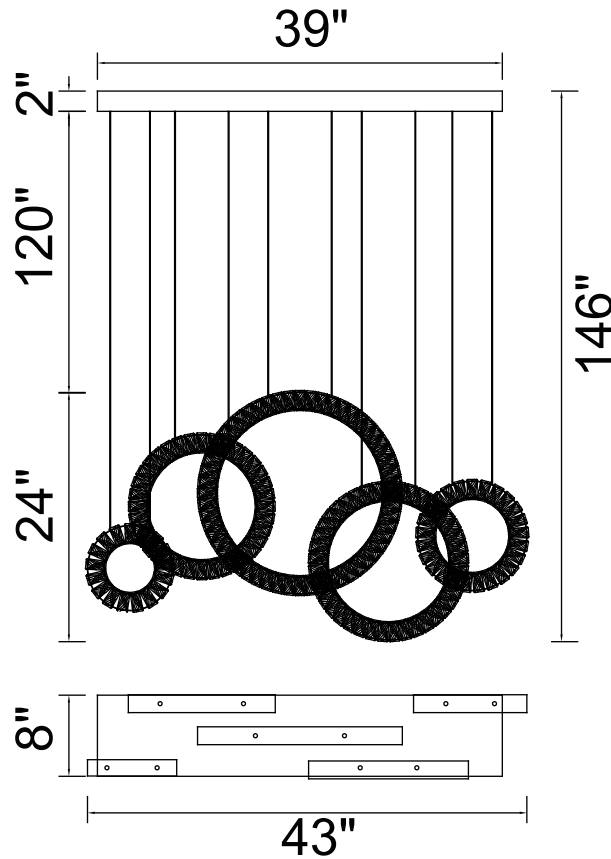

PROJECT: _____

FIXTURE TYPE: _____

LOCATION: _____

CONTACT/PHONE: _____

Item	1046P43-5 -601-RC
Collection	CELINA
Finish	Chrome
Glass	-----
Crystal	-----
Input	120V AC,60HZ,AC

Shade	-----
Length/Dia.	43"
Width/Ext.	8"
Height	24"
Maximum	146"
Lumens	1850

Light Source	LED
Bulb Info.	70W
Included	-----
Dimmable	No
Color	4000K
Weight	20.0KG