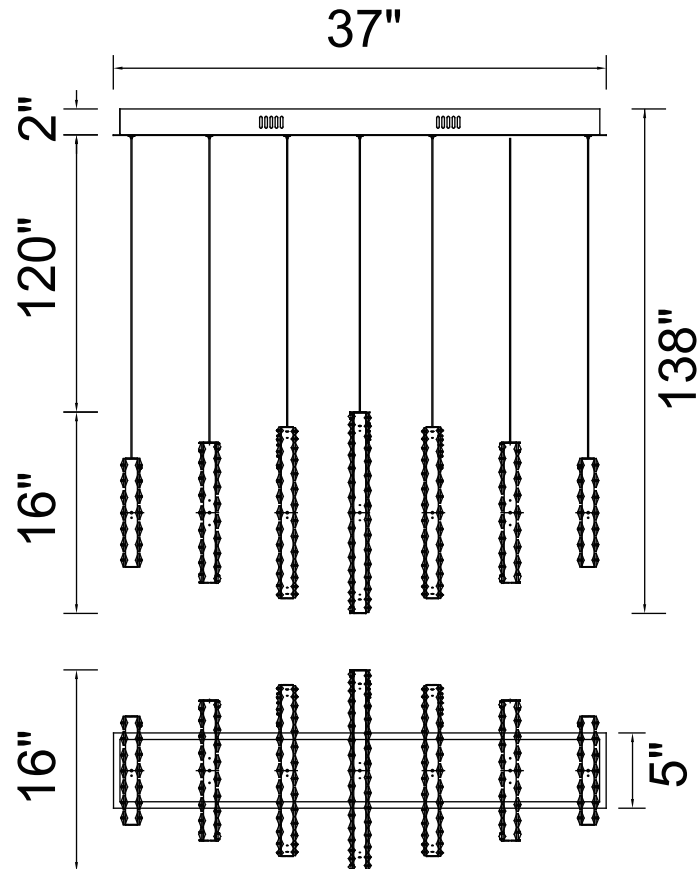

PROJECT: \_\_\_\_\_

FIXTURE TYPE: \_\_\_\_\_

LOCATION: \_\_\_\_\_

CONTACT/PHONE: \_\_\_\_\_

Item	1046P37-7-601-RC
Collection	CELINA
Finish	Chrome
Glass	-----
Crystal	-----
Input	120V AC,60HZ,AC

Shade	-----
Length/Dia.	37"
Width/Ext.	16"
Height	16"
Maximum	138"
Lumens	2600

Light Source	LED
Bulb Info.	100W
Included	-----
Dimmable	No
Color	4000K
Weight	21.0KG