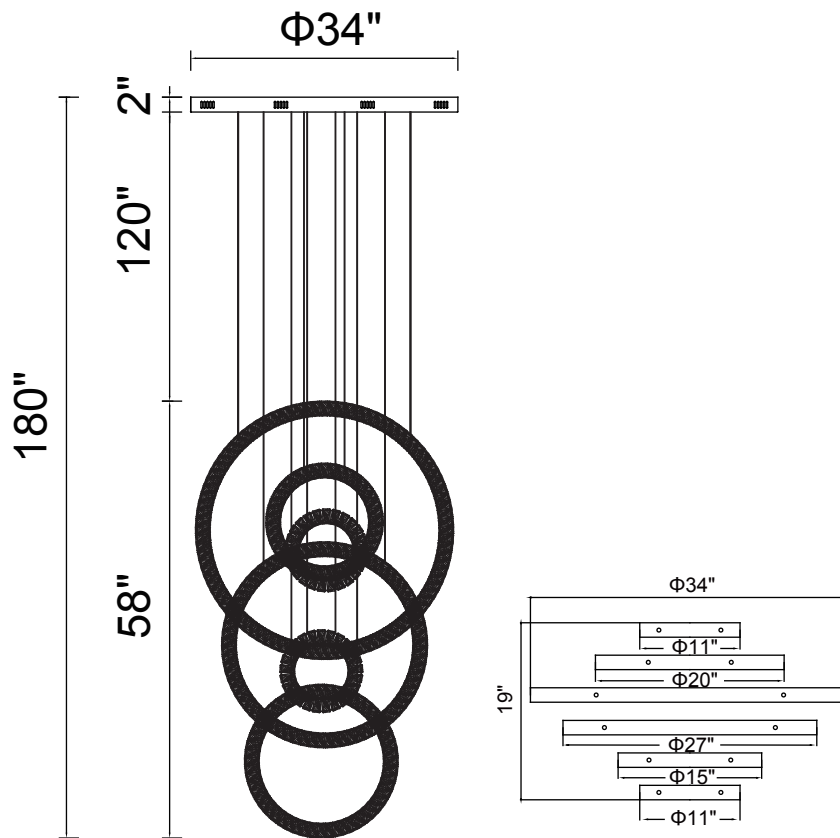

PROJECT: _____

FIXTURE TYPE: _____

LOCATION: _____

CONTACT/PHONE: _____

Item	1046P34-6-601
Collection	CELINA
Finish	Chrome
Glass	-----
Crystal	-----
Input	120V AC,60HZ,AC

Shade	-----
Length/Dia.	34"
Width/Ext.	19"
Height	58"
Maximum	180"
Lumens	2100

Light Source	LED
Bulb Info.	80W
Included	-----
Dimmable	No
Color	4000K
Weight	40.5KG