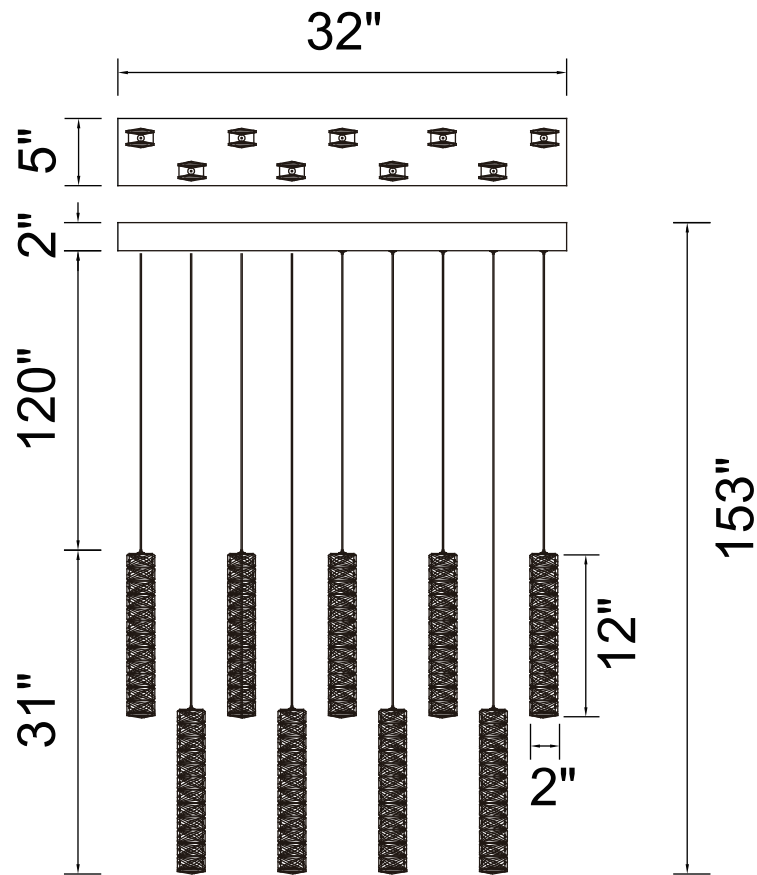

PROJECT: _____

FIXTURE TYPE: _____

LOCATION: _____

CONTACT/PHONE: _____

Item	1046P32-9-601-RC
Collection	CELINA
Finish	Chrome
Glass	-----
Crystal	-----
Input	120V AC,60HZ,AC

Shade	-----
Length/Dia.	32"
Width/Ext.	5"
Height	31"
Maximum	153"
Lumens	4000

Light Source	LED
Bulb Info.	60W
Included	-----
Dimmable	No
Color	4000K
Weight	12.0KG