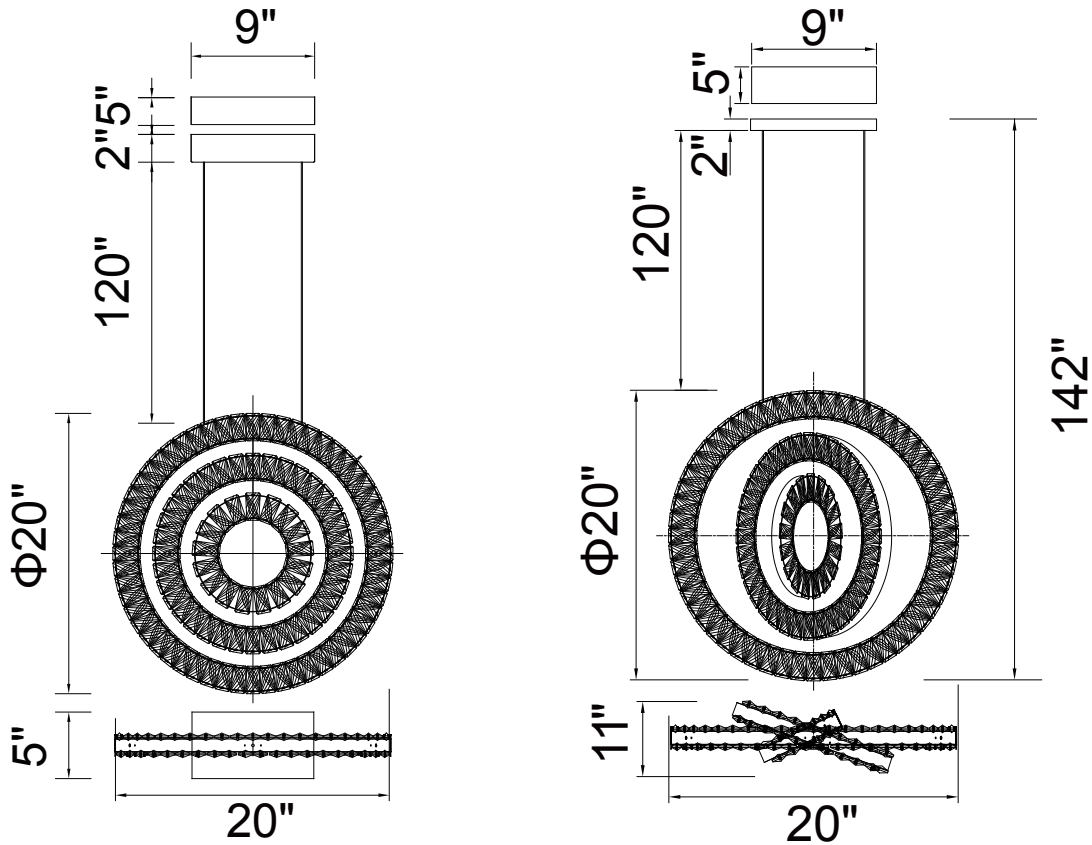

PROJECT: _____

FIXTURE TYPE: _____

LOCATION: _____

CONTACT/PHONE: _____

Item	1046P20-3-601
Collection	CELINA
Finish	Chrome
Glass	-----
Crystal	-----
Input	120V AC,60HZ,AC

Shade	-----
Length/Dia.	20"
Width/Ext.	11"
Height	20"
Maximum	142"
Lumens	1400

Light Source	LED
Bulb Info.	50W
Included	-----
Dimmable	No
Color	4000K
Weight	13.5KG