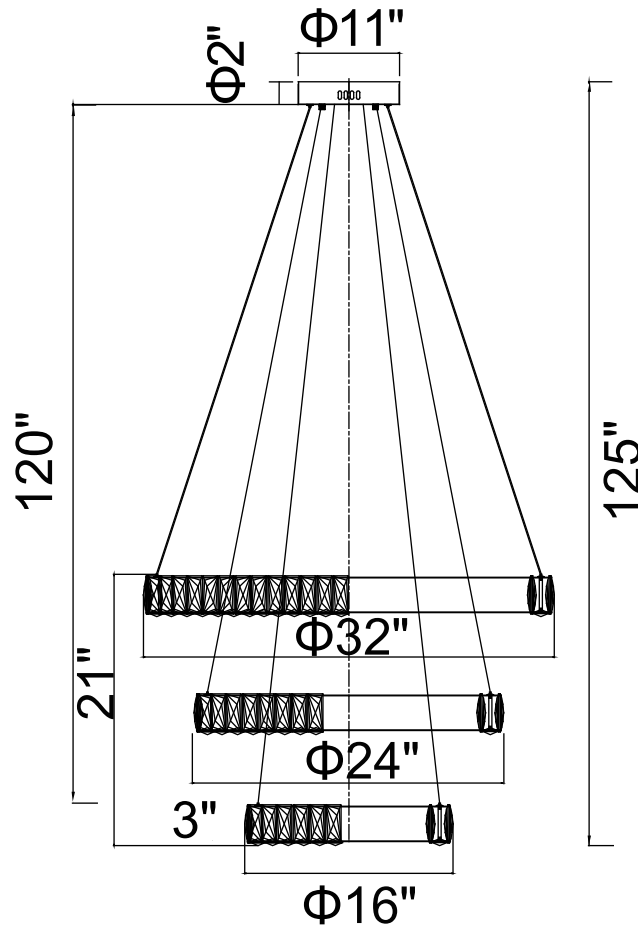

PROJECT: \_\_\_\_\_

FIXTURE TYPE: \_\_\_\_\_

LOCATION: \_\_\_\_\_

CONTACT/PHONE: \_\_\_\_\_

Item	1044P32-601-R-3C
Collection	MADELINE
Finish	Chrome
Glass	-----
Crystal	Clear
Input	120V AC,60HZ,AC

Shade	-----
Length/Dia.	32"
Width/Ext.	-----
Height	21"
Maximum	125"
Lumens	5500

Light Source	LED
Bulb Info.	140W
Included	-----
Dimmable	No
Color	4000K
Weight	18.0KG