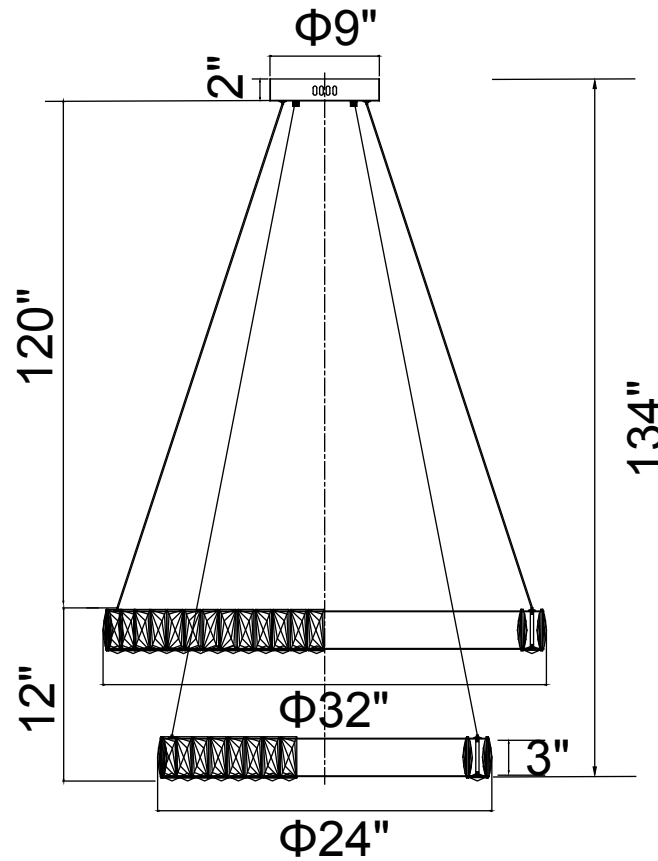

PROJECT: \_\_\_\_\_

FIXTURE TYPE: \_\_\_\_\_

LOCATION: \_\_\_\_\_

CONTACT/PHONE: \_\_\_\_\_

Item	1044P32-601-R-2C-B
Collection	MADELINE
Finish	Chrome
Glass	-----
Crystal	Clear
Input	120V AC,60HZ,AC

Shade	-----
Length/Dia.	32"
Width/Ext.	-----
Height	12"
Maximum	134"
Lumens	4000

Light Source	LED
Bulb Info.	100W
Included	-----
Dimmable	No
Color	4000K
Weight	14.5KG