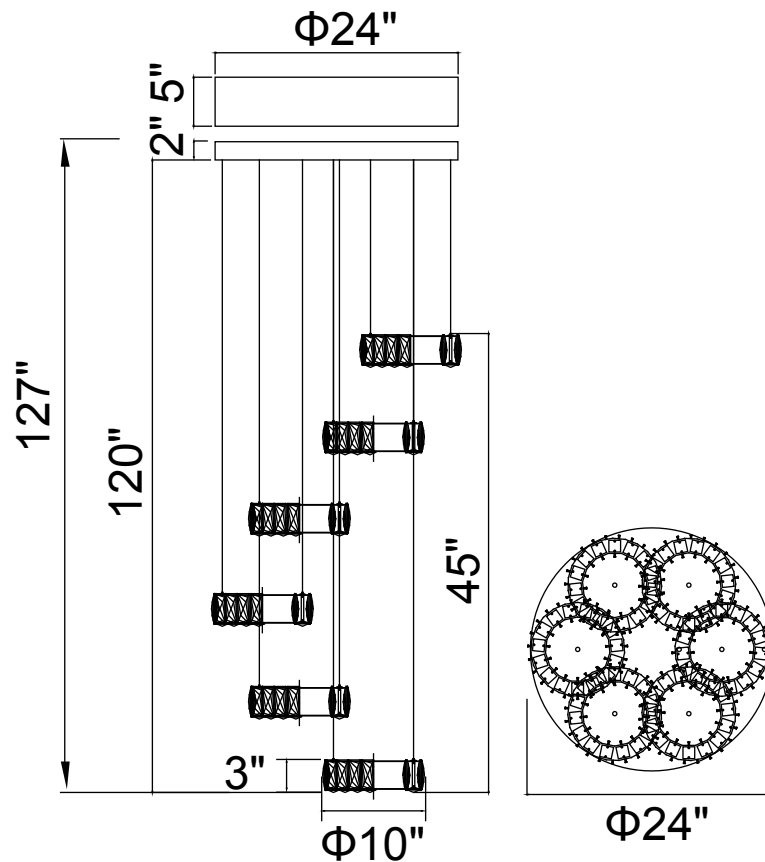

PROJECT: _____

FIXTURE TYPE: _____

LOCATION: _____

CONTACT/PHONE: _____

Item	1044P24-601-R-6C
Collection	MADELINE
Finish	Chrome
Glass	-----
Crystal	Clear
Input	120V AC,60HZ,AC

Shade	-----
Length/Dia.	24"
Width/Ext.	-----
Height	45"
Maximum	127"
Lumens	3000

Light Source	LED
Bulb Info.	72W
Included	-----
Dimmable	No
Color	4000K
Weight	12.5KG