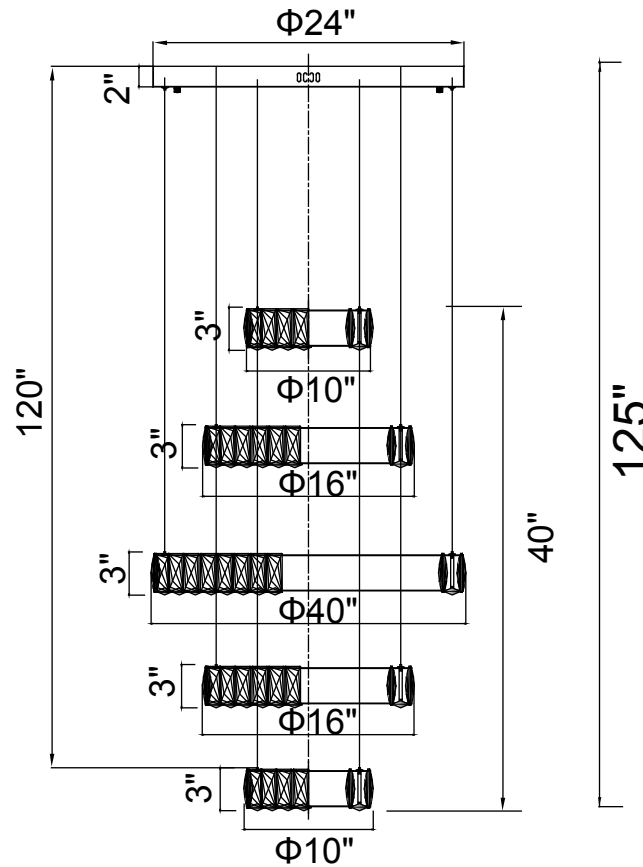

PROJECT: _____

FIXTURE TYPE: _____

LOCATION: _____

CONTACT/PHONE: _____

Item	1044P32-601-R-2C-B
Collection	MADELINE
Finish	Chrome
Glass	-----
Crystal	Clear
Input	120V AC,60HZ,AC

Shade	-----
Length/Dia.	40"
Width/Ext.	-----
Height	40"
Maximum	125"
Lumens	5000

Light Source	LED
Bulb Info.	100W
Included	-----
Dimmable	No
Color	4000K
Weight	18.0KG