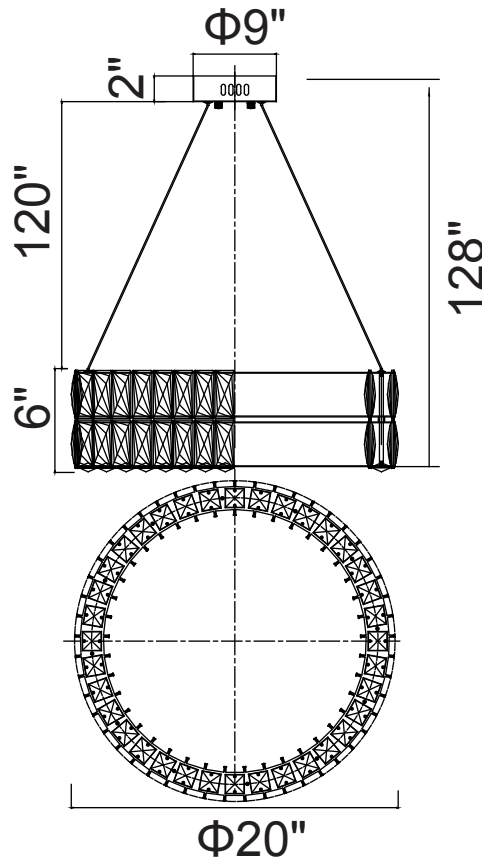

PROJECT: \_\_\_\_\_  
 FIXTURE TYPE: \_\_\_\_\_  
 LOCATION: \_\_\_\_\_  
 CONTACT/PHONE: \_\_\_\_\_

Item	1044P20-601-R-2C
Collection	MADELINE
Finish	Chrome
Glass	-----
Crystal	Clear
Input	120V AC,60HZ,AC

Shade	-----
Length/Dia.	20"
Width/Ext.	-----
Height	6"
Maximum	128"
Lumens	4200

Light Source	LED
Bulb Info.	55W
Included	-----
Dimmable	No
Color	4000K
Weight	10.4KG