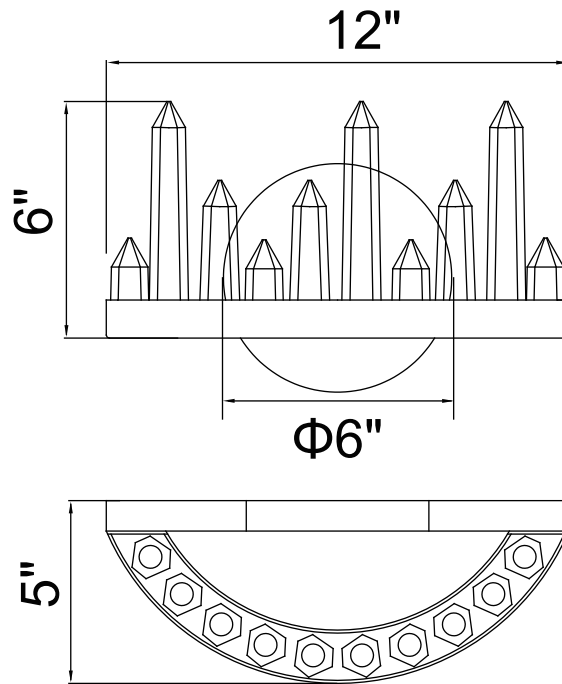

PROJECT: _____

FIXTURE TYPE: _____

LOCATION: _____

CONTACT/PHONE: _____

Item	1043W12-101
Collection	JULIETTE
Finish	Black
Glass	-----
Crystal	-----
Input	120V AC,60HZ,AC

Shade	-----
Length/Dia.	12"
Width/Ext.	5"
Height	6"
Maximum	6"
Lumens	350

Light Source	LED
Bulb Info.	10W
Included	-----
Dimmable	No
Color	3000K
Weight	1.5KG