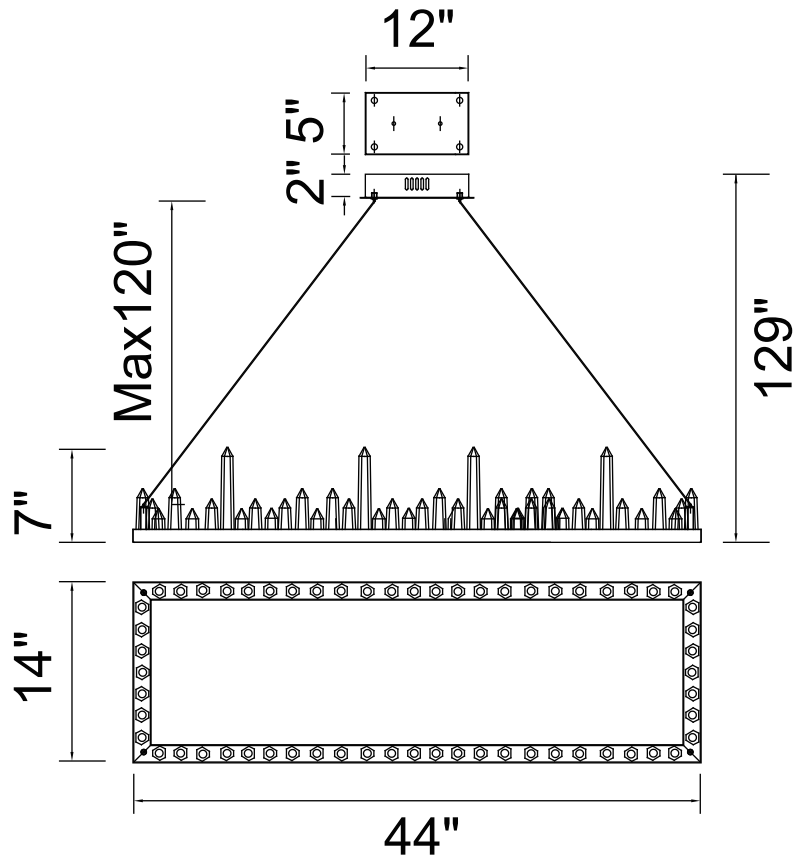

PROJECT: _____

FIXTURE TYPE: _____

LOCATION: _____

CONTACT/PHONE: _____

Item	1043P44-101-RC
Collection	JULIETTE
Finish	Black
Glass	-----
Crystal	-----
Input	120V AC,60HZ,AC

Shade	-----
Length/Dia.	44"
Width/Ext.	14"
Height	7"
Maximum	129"
Lumens	4200

Light Source	LED
Bulb Info.	120W
Included	-----
Dimmable	No
Color	3000K
Weight	9.8KG