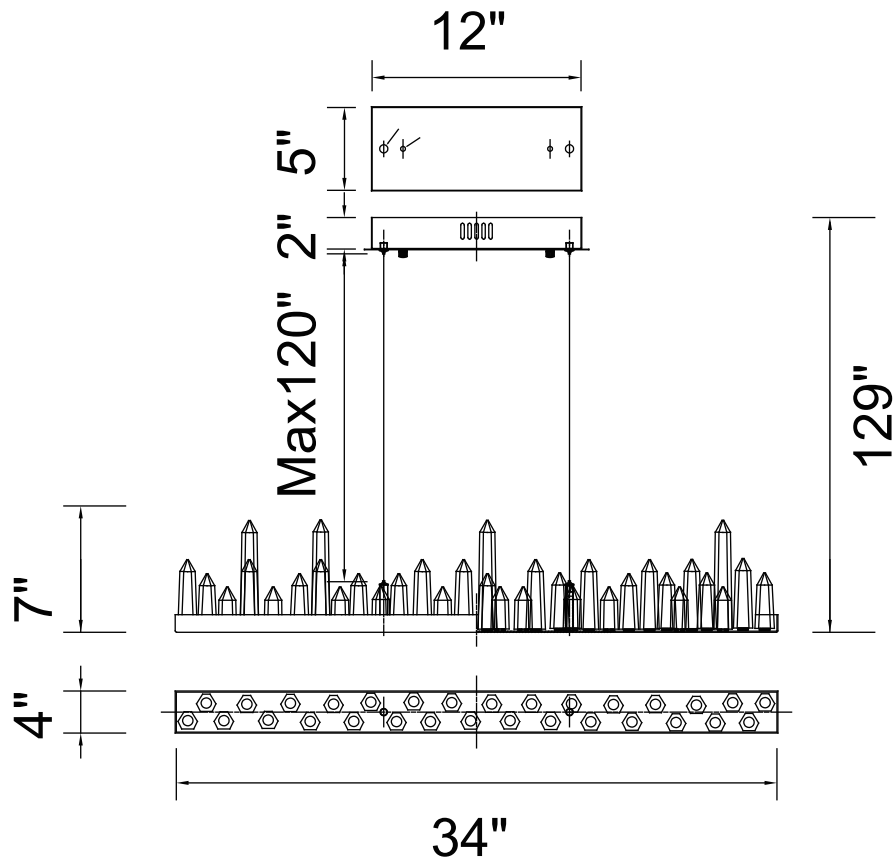

PROJECT: _____

FIXTURE TYPE: _____

LOCATION: _____

CONTACT/PHONE: _____

Item	1043P34-101-RC
Collection	JULIETTE
Finish	Black
Glass	-----
Crystal	-----
Input	120V AC,60HZ,AC

Shade	-----
Length/Dia.	34"
Width/Ext.	4"
Height	7"
Maximum	129"
Lumens	3000

Light Source	LED
Bulb Info.	100W
Included	-----
Dimmable	No
Color	3000K
Weight	4.8KG