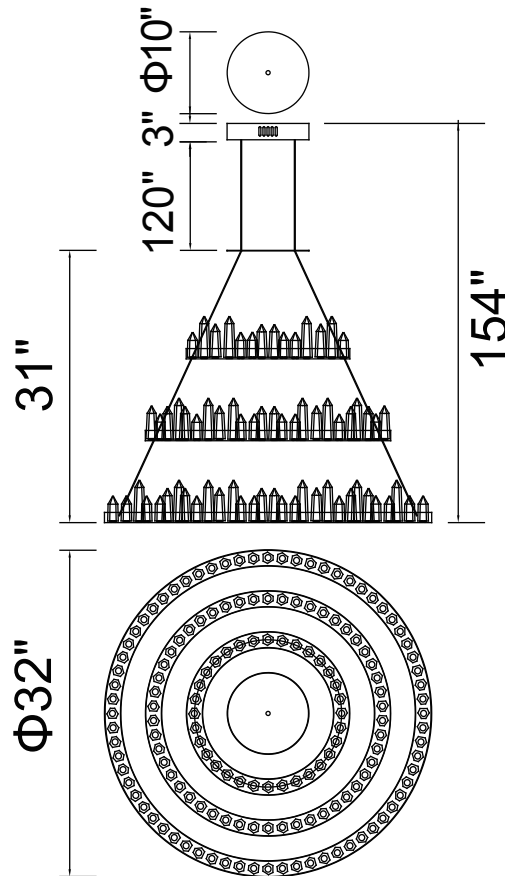

PROJECT: \_\_\_\_\_

FIXTURE TYPE: \_\_\_\_\_

LOCATION: \_\_\_\_\_

CONTACT/PHONE: \_\_\_\_\_

Item	1043P32-3-101
Collection	JULIETTE
Finish	Black
Glass	-----
Crystal	-----
Input	120V AC,60HZ,AC

Shade	-----
Length/Dia.	32"
Width/Ext.	-----
Height	31"
Maximum	154"
Lumens	6600

Light Source	LED
Bulb Info.	220W
Included	-----
Dimmable	No
Color	3000K
Weight	22.2KG