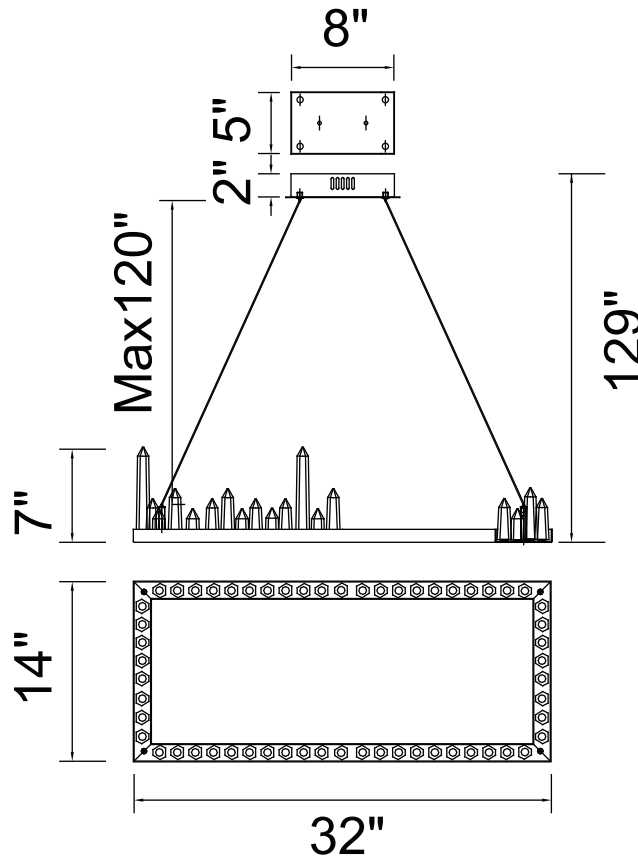

PROJECT: \_\_\_\_\_

FIXTURE TYPE: \_\_\_\_\_

LOCATION: \_\_\_\_\_

CONTACT/PHONE: \_\_\_\_\_

Item	1043P32-101-RC
Collection	JULIETTE
Finish	Black
Glass	-----
Crystal	-----
Input	120V AC,60HZ,AC

Shade	-----
Length/Dia.	32"
Width/Ext.	14"
Height	7"
Maximum	129"
Lumens	3500

Light Source	LED
Bulb Info.	100W
Included	-----
Dimmable	No
Color	3000K
Weight	7.8KG