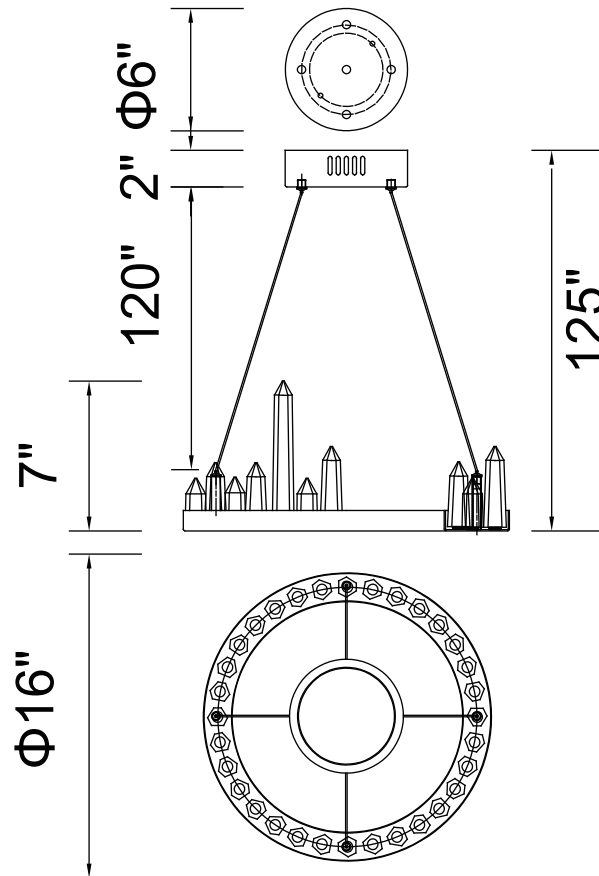

PROJECT: \_\_\_\_\_

FIXTURE TYPE: \_\_\_\_\_

LOCATION: \_\_\_\_\_

CONTACT/PHONE: \_\_\_\_\_

Item	1043P16-101
Collection	JULIETTE
Finish	Black
Glass	-----
Crystal	-----
Input	120V AC,60HZ,AC

Shade	-----
Length/Dia.	16"
Width/Ext.	-----
Height	7"
Maximum	125"
Lumens	1900

Light Source	LED
Bulb Info.	55W
Included	-----
Dimmable	No
Color	3000K
Weight	5.2KG