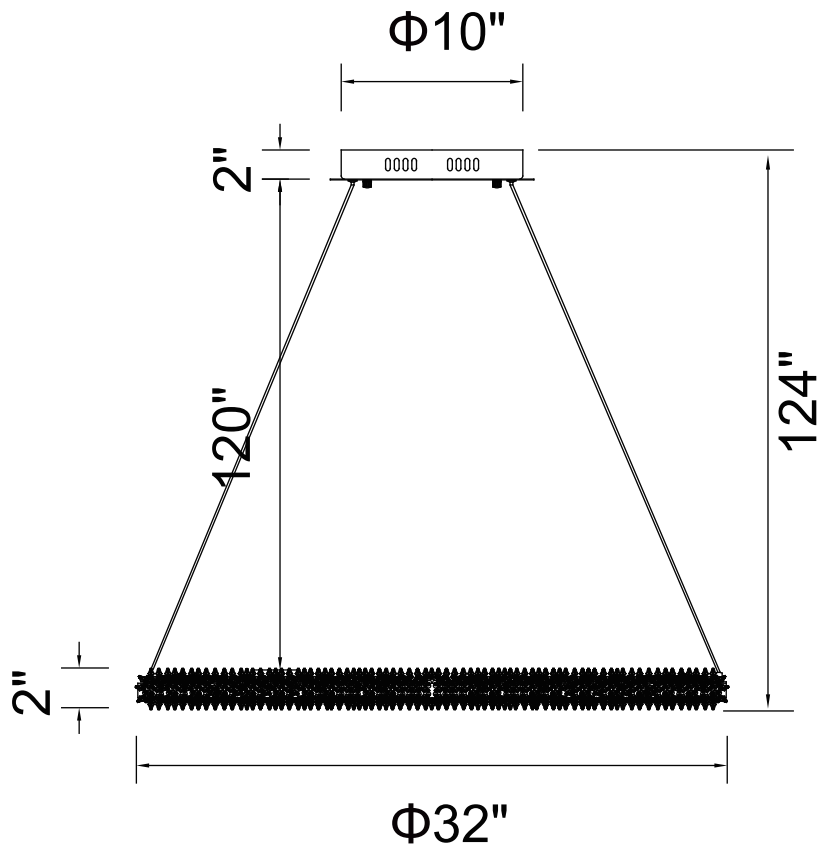

PROJECT: _____

FIXTURE TYPE: _____

LOCATION: _____

CONTACT/PHONE: _____

Item	1042P32-601-R
Collection	ARIELLE
Finish	Chrome
Glass	-----
Crystal	Clear
Input	120V AC,60HZ,AC

Shade	-----
Length/Dia.	32"
Width/Ext.	-----
Height	2"
Maximum	124"
Lumens	3200

Light Source	LED
Bulb Info.	80W
Included	-----
Dimmable	No
Color	4000K
Weight	6.8KG