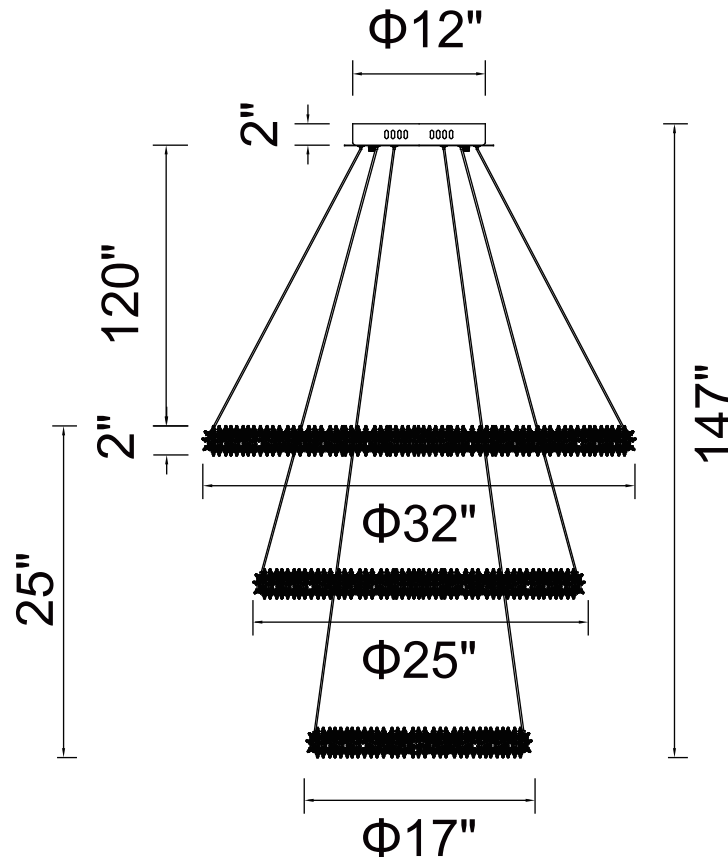

PROJECT: _____

FIXTURE TYPE: _____

LOCATION: _____

CONTACT/PHONE: _____

Item	1042P32-601-3R
Collection	ARIELLE
Finish	Chrome
Glass	-----
Crystal	Clear
Input	120V AC,60HZ,AC

Shade	-----
Length/Dia.	32"
Width/Ext.	-----
Height	25"
Maximum	147"
Lumens	5400

Light Source	LED
Bulb Info.	180W
Included	-----
Dimmable	No
Color	4000K
Weight	15.0KG