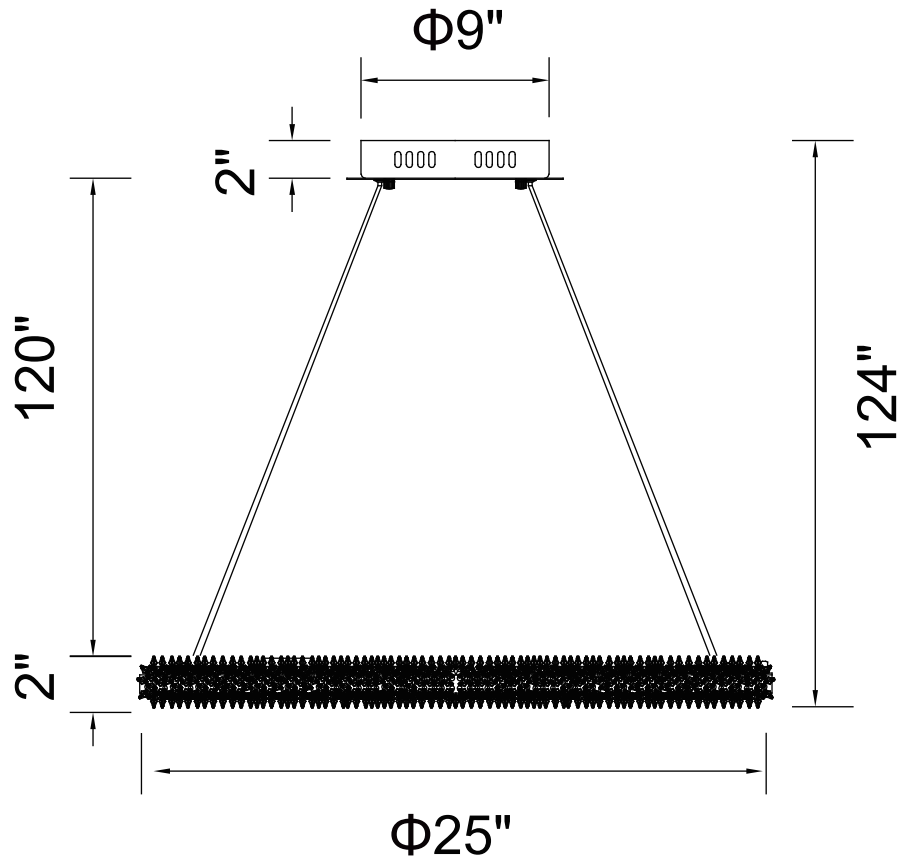

PROJECT: _____

FIXTURE TYPE: _____

LOCATION: _____

CONTACT/PHONE: _____

Item	1042P25-601-R
Collection	ARIELLE
Finish	Chrome
Glass	-----
Crystal	Clear
Input	120V AC,60HZ,AC

Shade	-----
Length/Dia.	25"
Width/Ext.	-----
Height	2"
Maximum	124"
Lumens	2600

Light Source	LED
Bulb Info.	66W
Included	-----
Dimmable	No
Color	4000K
Weight	5.5KG