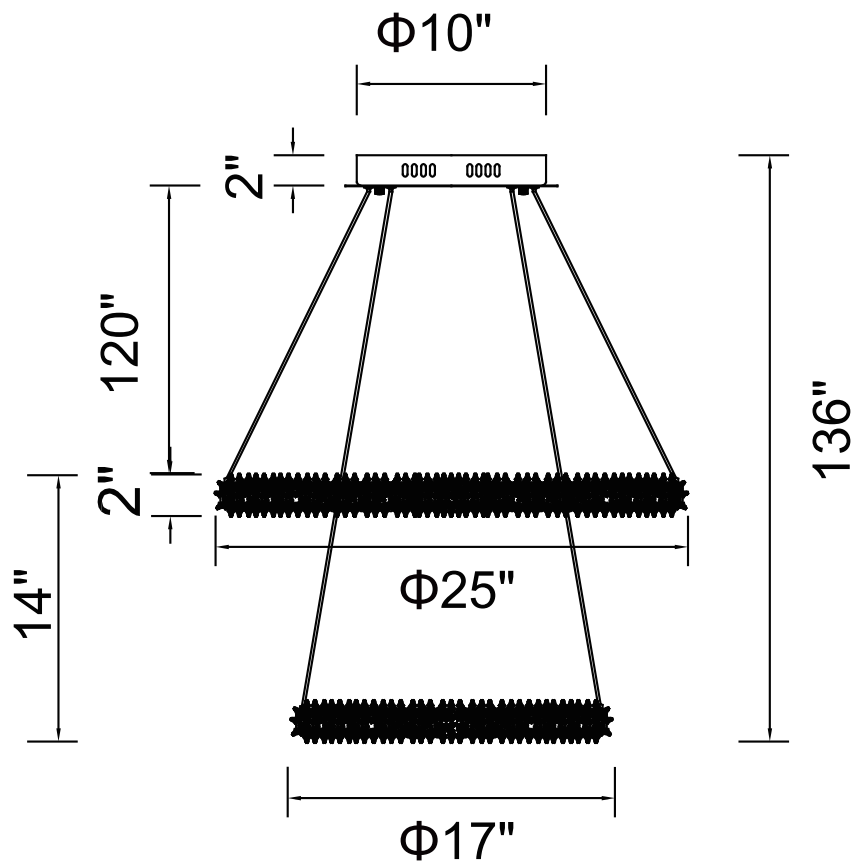

PROJECT: \_\_\_\_\_

FIXTURE TYPE: \_\_\_\_\_

LOCATION: \_\_\_\_\_

CONTACT/PHONE: \_\_\_\_\_

Item	1042P25-601-2R
Collection	ARIELLE
Finish	Chrome
Glass	-----
Crystal	Clear
Input	120V AC,60HZ,AC

Shade	-----
Length/Dia.	25"
Width/Ext.	-----
Height	14"
Maximum	136"
Lumens	4200

Light Source	LED
Bulb Info.	120W
Included	-----
Dimmable	No
Color	4000K
Weight	8.5KG