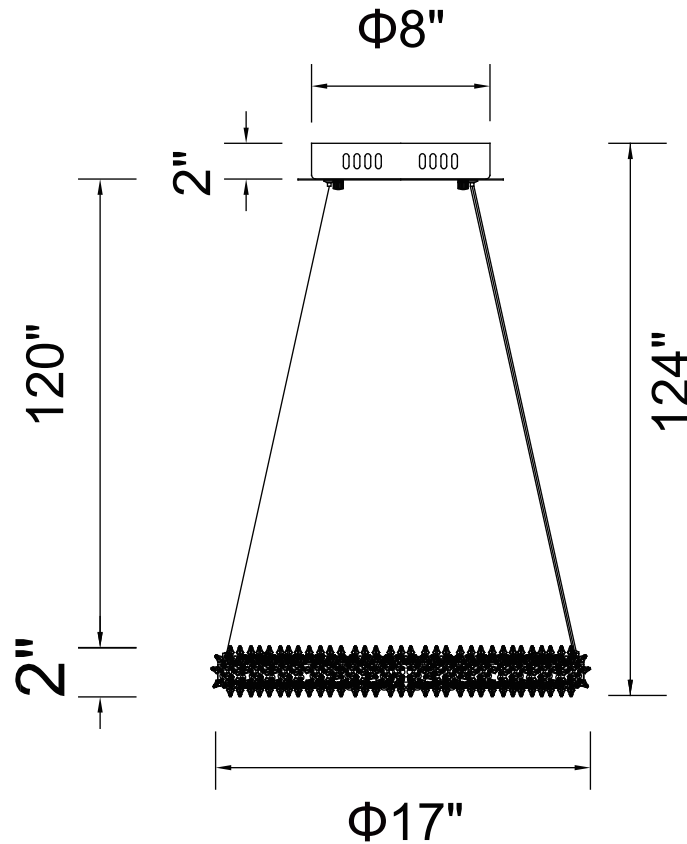

PROJECT: \_\_\_\_\_

FIXTURE TYPE: \_\_\_\_\_

LOCATION: \_\_\_\_\_

CONTACT/PHONE: \_\_\_\_\_

Item	1042P17-601-R
Collection	ARIELLE
Finish	Chrome
Glass	-----
Crystal	Clear
Input	120V AC,60HZ,AC

Shade	-----
Length/Dia.	17"
Width/Ext.	-----
Height	2"
Maximum	124"
Lumens	2000

Light Source	LED
Bulb Info.	50W
Included	-----
Dimmable	No
Color	4000K
Weight	3.0KG