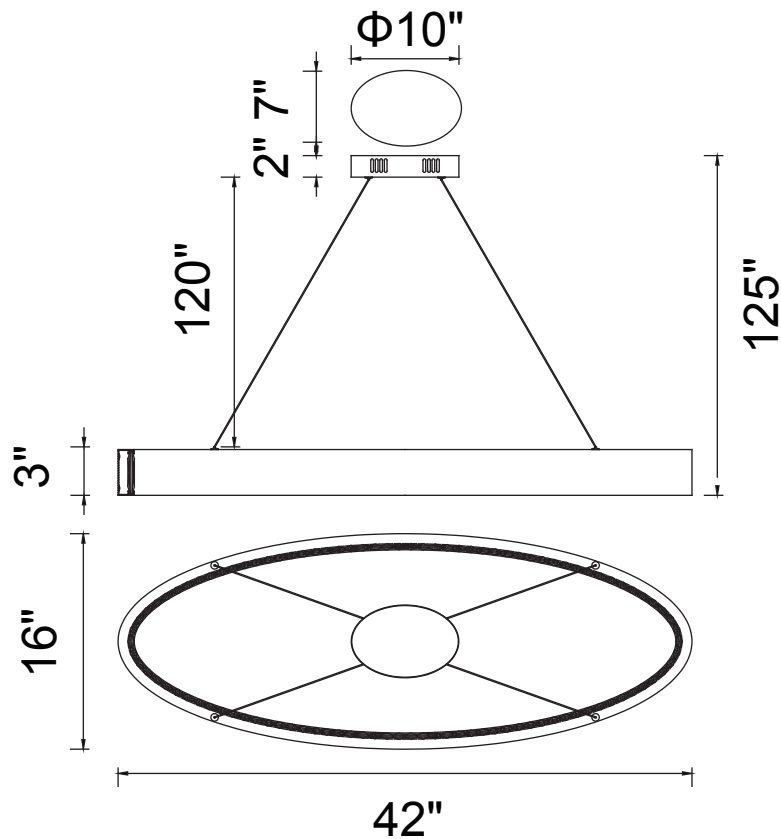

PROJECT: _____

FIXTURE TYPE: _____

LOCATION: _____

CONTACT/PHONE: _____

Item	1040P42-101-O
Collection	ROSALINA
Finish	Matte Black
Glass	-----
Crystal	Clear
Input	120V AC,60HZ,AC

Shade	-----
Length/Dia.	42"
Width/Ext.	16"
Height	3"
Maximum	125"
Lumens	1600

Light Source	LED
Bulb Info.	80W
Included	-----
Dimmable	No
Color	3000K
Weight	11.0KG