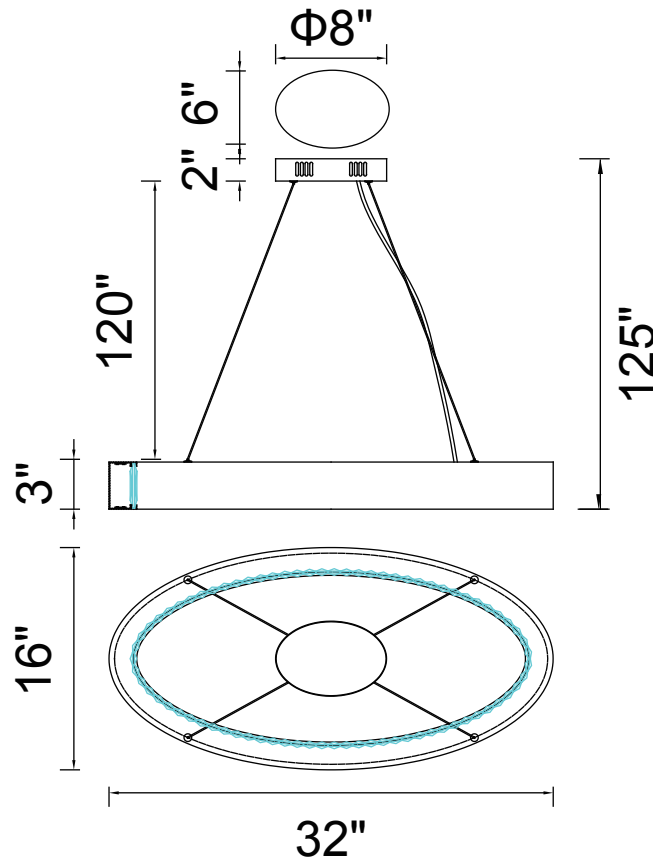

PROJECT: \_\_\_\_\_

FIXTURE TYPE: \_\_\_\_\_

LOCATION: \_\_\_\_\_

CONTACT/PHONE: \_\_\_\_\_

Item	1040P32-101-O
Collection	ROSALINA
Finish	Matte Black
Glass	-----
Crystal	Clear
Input	120V AC,60HZ,AC

Shade	-----
Length/Dia.	32"
Width/Ext.	16"
Height	3"
Maximum	125"
Lumens	1500

Light Source	LED
Bulb Info.	60W
Included	-----
Dimmable	No
Color	3000K
Weight	9.8KG