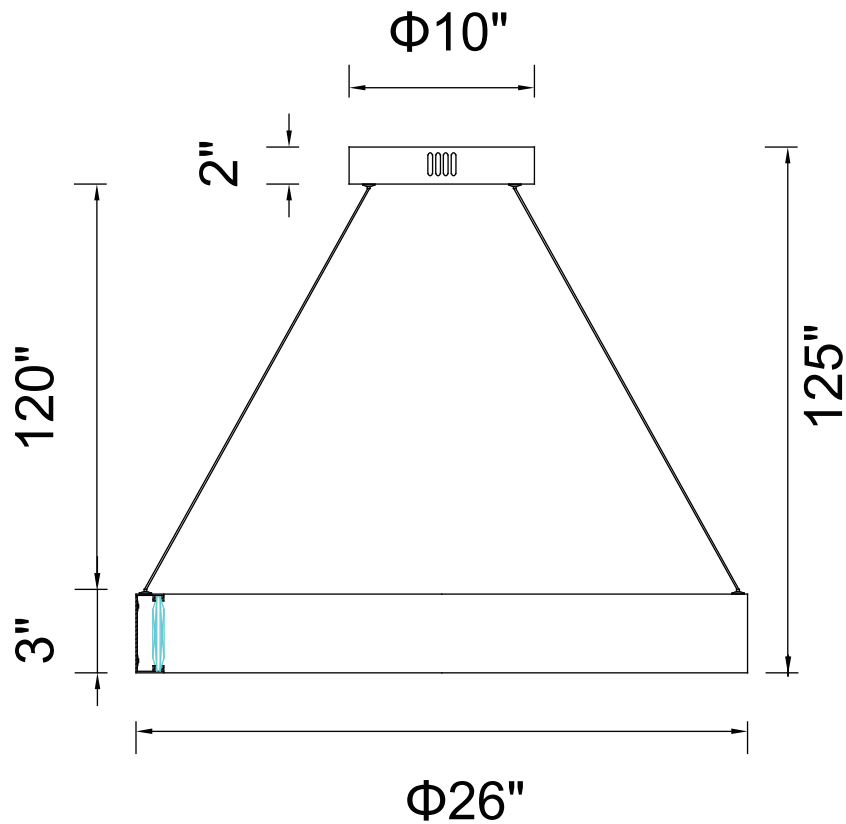

PROJECT: _____

FIXTURE TYPE: _____

LOCATION: _____

CONTACT/PHONE: _____

Item	1040P26-101
Collection	ROSALINA
Finish	Matte Black
Glass	-----
Crystal	Clear
Input	120V AC,60HZ,AC

Shade	-----
Length/Dia.	26"
Width/Ext.	-----
Height	3"
Maximum	125"
Lumens	1100

Light Source	LED
Bulb Info.	45W
Included	-----
Dimmable	No
Color	3000K
Weight	8.1KG