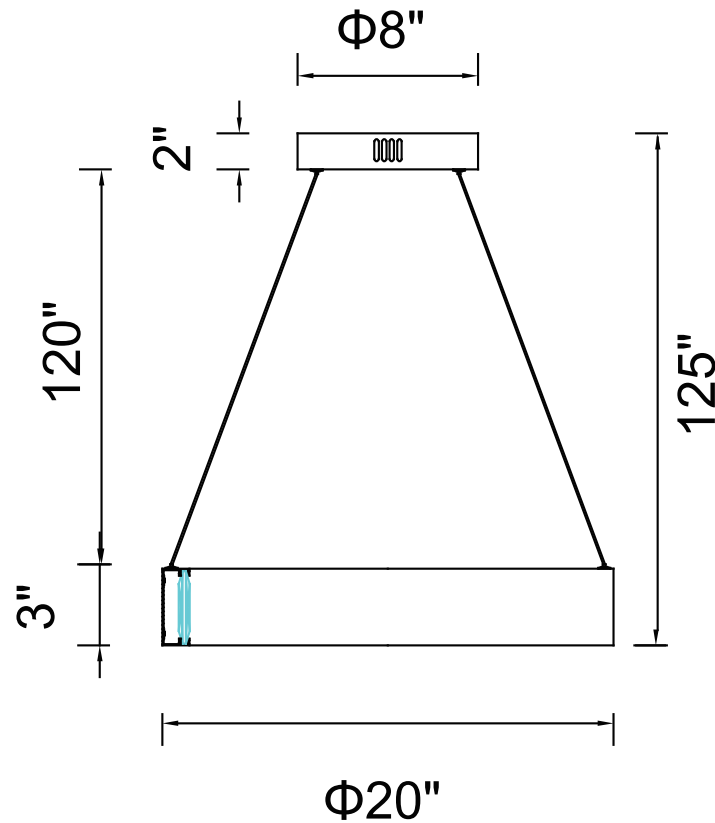

PROJECT: _____

FIXTURE TYPE: _____

LOCATION: _____

CONTACT/PHONE: _____

Item	1040P20-101
Collection	ROSALINA
Finish	Matte Black
Glass	-----
Crystal	Clear
Input	120V AC,60HZ,AC

Shade	-----
Length/Dia.	20"
Width/Ext.	-----
Height	3"
Maximum	125"
Lumens	700

Light Source	LED
Bulb Info.	35W
Included	-----
Dimmable	No
Color	3000K
Weight	6.2KG