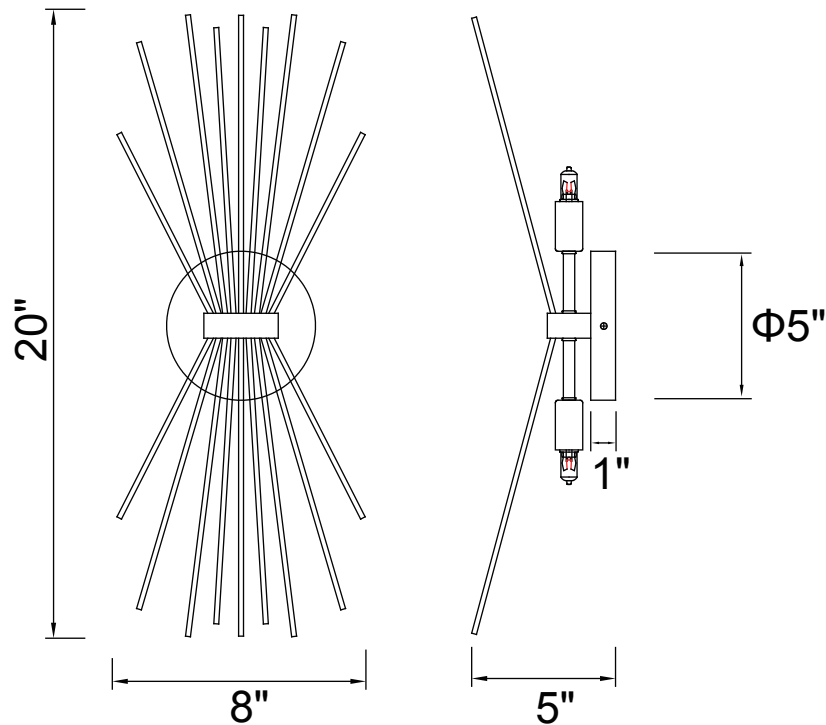

PROJECT: _____

FIXTURE TYPE: _____

LOCATION: _____

CONTACT/PHONE: _____

Item	1034W8-2-620
Collection	SAVANNAH
Finish	Gold Leaf
Glass	-----
Crystal	-----
Input	120V AC,60HZ,AC

Shade	-----
Length/Dia.	8"
Width/Ext.	5"
Height	20"
Maximum	20"
Lumens	-----

Light Source	G9
Bulb Info.	2x40W
Included	-----
Dimmable	No
Color	-----
Weight	1.5KG