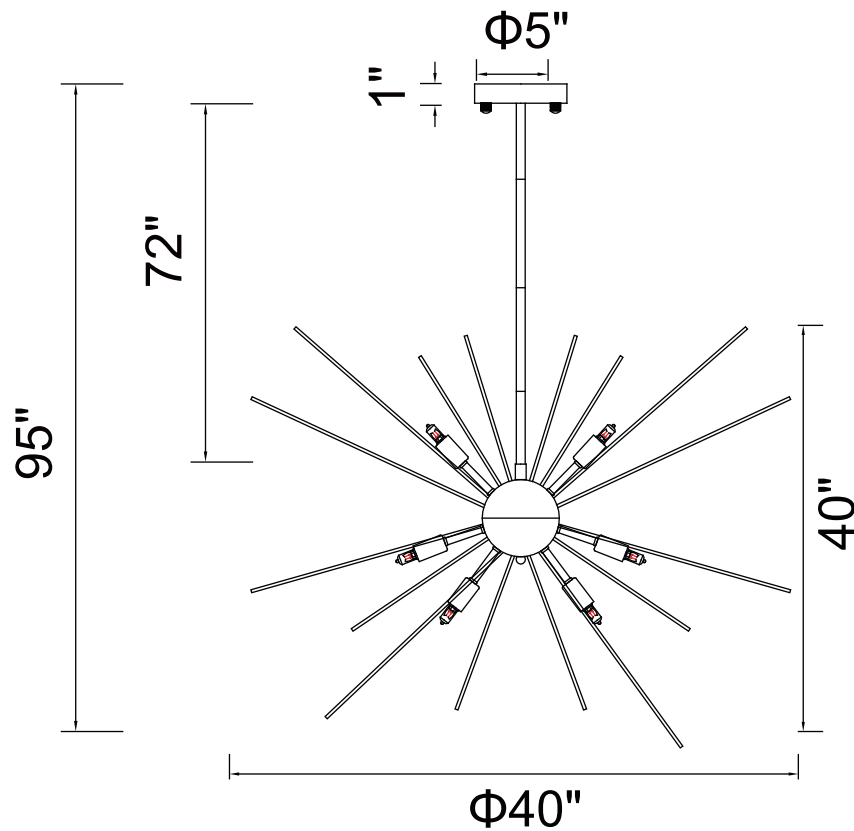

PROJECT: \_\_\_\_\_

FIXTURE TYPE: \_\_\_\_\_

LOCATION: \_\_\_\_\_

CONTACT/PHONE: \_\_\_\_\_

Item	1034P40-14-620
Collection	SAVANNAH
Finish	Gold Leaf
Glass	-----
Crystal	-----
Input	120V AC,60HZ,AC

Shade	-----
Length/Dia.	40"
Width/Ext.	-----
Height	40"
Maximum	95"
Lumens	-----

Light Source	G9
Bulb Info.	14×40W
Included	-----
Dimmable	No
Color	-----
Weight	13.5KG