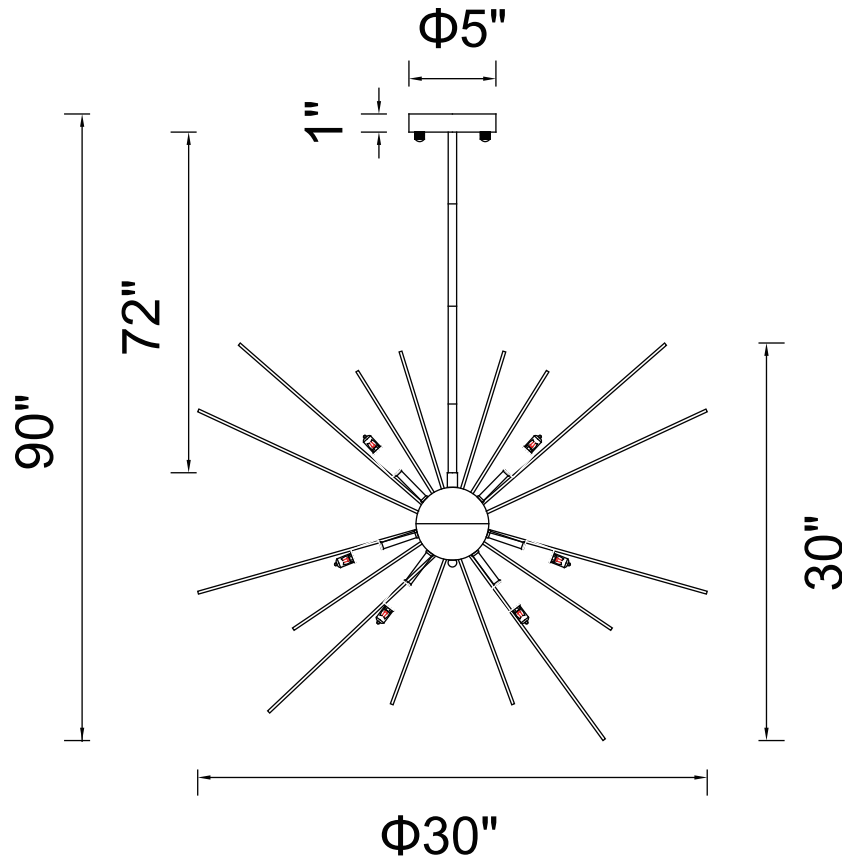

PROJECT: \_\_\_\_\_

FIXTURE TYPE: \_\_\_\_\_

LOCATION: \_\_\_\_\_

CONTACT/PHONE: \_\_\_\_\_

Item	1034P30-9-101
Collection	SAVANNAH
Finish	Black
Glass	-----
Crystal	-----
Input	120V AC,60HZ,AC

Shade	-----
Length/Dia.	30"
Width/Ext.	-----
Height	30"
Maximum	90"
Lumens	-----

Light Source	G9
Bulb Info.	9x40W
Included	-----
Dimmable	Yes
Color	-----
Weight	10.5KG