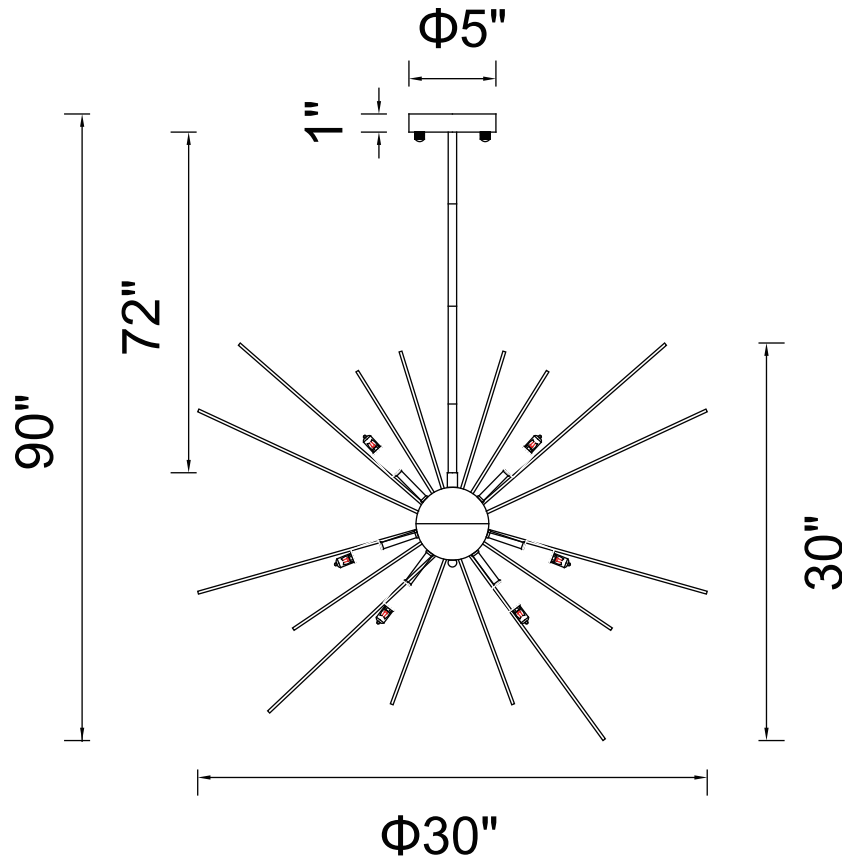

PROJECT: _____

FIXTURE TYPE: _____

LOCATION: _____

CONTACT/PHONE: _____

Item	1034P30-9-620
Collection	SAVANNAH
Finish	Gold Leaf
Glass	-----
Crystal	-----
Input	120V AC,60HZ,AC

Shade	-----
Length/Dia.	30"
Width/Ext.	-----
Height	30"
Maximum	90"
Lumens	-----

Light Source	G9
Bulb Info.	9x40W
Included	-----
Dimmable	No
Color	-----
Weight	10.5KG