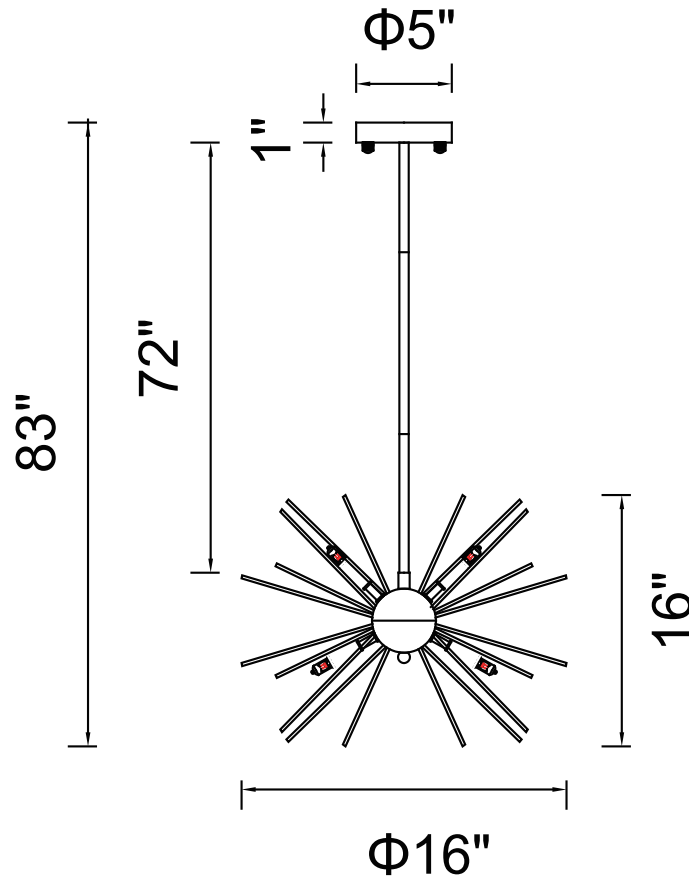

PROJECT: _____

FIXTURE TYPE: _____

LOCATION: _____

CONTACT/PHONE: _____

Item	1034P16-6-101
Collection	SAVANNAH
Finish	Black
Glass	-----
Crystal	-----
Input	120V AC,60HZ,AC

Shade	-----
Length/Dia.	16"
Width/Ext.	-----
Height	16"
Maximum	83"
Lumens	-----

Light Source	G9
Bulb Info.	6x40W
Included	-----
Dimmable	Yes
Color	-----
Weight	6.8KG