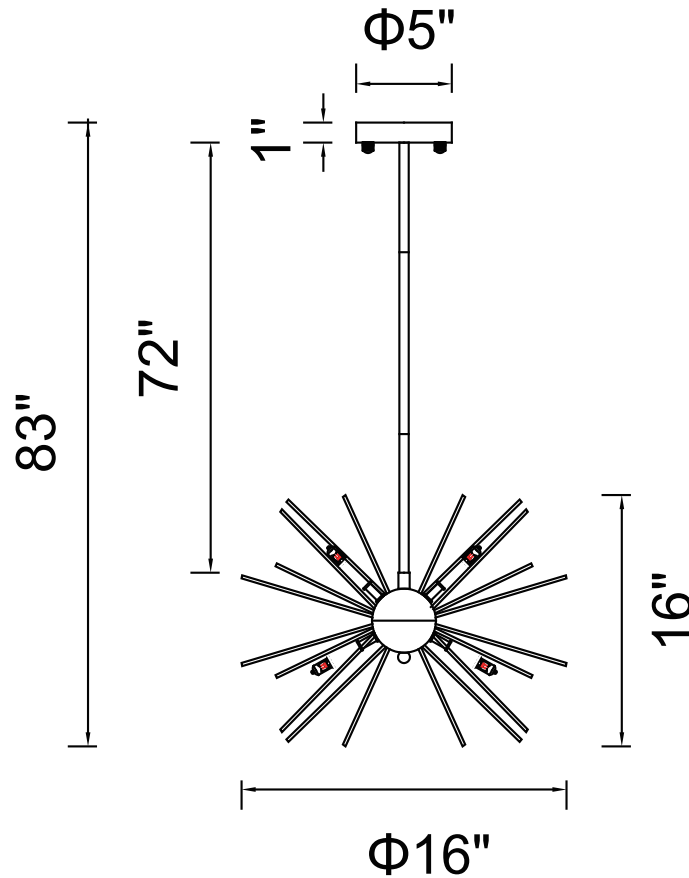

PROJECT: _____

FIXTURE TYPE: _____

LOCATION: _____

CONTACT/PHONE: _____

Item	1034P16-6-620
Collection	SAVANNAH
Finish	Gold Leaf
Glass	-----
Crystal	-----
Input	120V AC,60HZ,AC

Shade	-----
Length/Dia.	16"
Width/Ext.	-----
Height	16"
Maximum	83"
Lumens	-----

Light Source	G9
Bulb Info.	6x40W
Included	-----
Dimmable	No
Color	-----
Weight	6.8KG