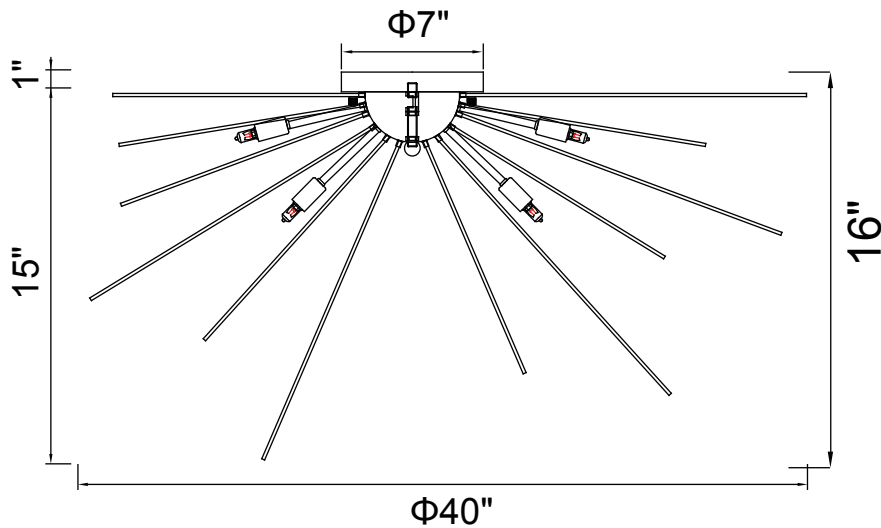

PROJECT: _____
 FIXTURE TYPE: _____
 LOCATION: _____
 CONTACT/PHONE: _____

Item	1034C40-8-620
Collection	SAVANNAH
Finish	Gold Leaf
Glass	-----
Crystal	-----
Input	120V AC,60HZ,AC

Shade	-----
Length/Dia.	40"
Width/Ext.	-----
Height	16"
Maximum	-----
Lumens	-----

Light Source	G9
Bulb Info.	8x40W
Included	-----
Dimmable	No
Color	-----
Weight	6.2KG