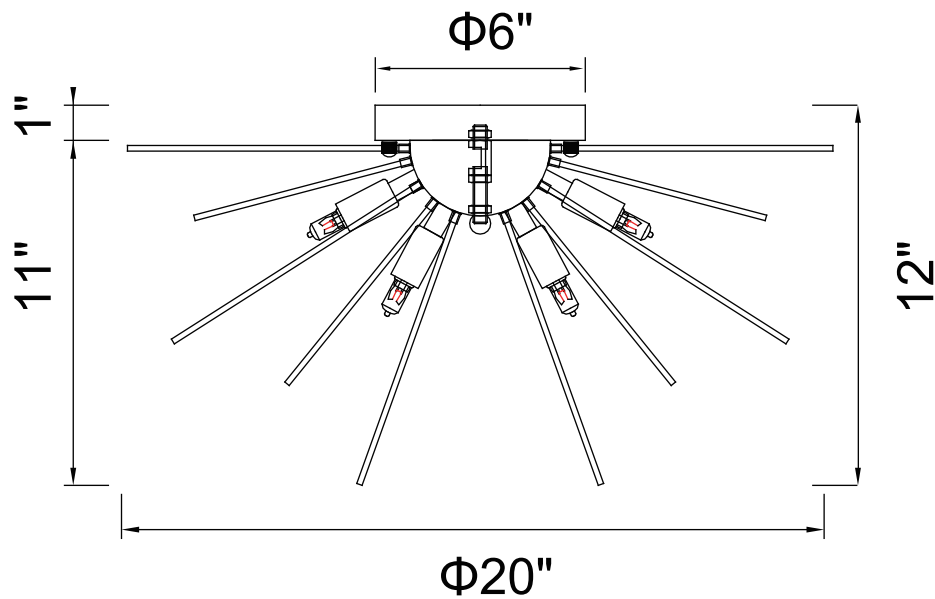

PROJECT: _____

FIXTURE TYPE: _____

LOCATION: _____

CONTACT/PHONE: _____

Item	1034C20-6-620
Collection	SAVANNAH
Finish	Gold Leaf
Glass	-----
Crystal	-----
Input	120V AC,60HZ,AC

Shade	-----
Length/Dia.	20"
Width/Ext.	-----
Height	11"
Maximum	12"
Lumens	-----

Light Source	G9
Bulb Info.	6×40W
Included	-----
Dimmable	No
Color	-----
Weight	4.8KG