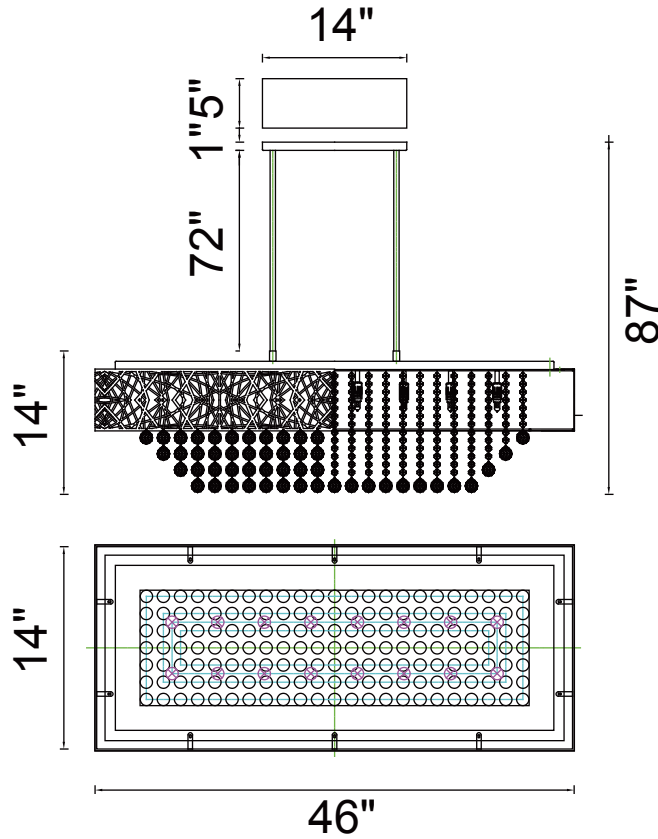

PROJECT: _____
 FIXTURE TYPE: _____
 LOCATION: _____
 CONTACT/PHONE: _____

Item	1032P46-16-601-RC
Collection	ETERNITY
Finish	Chorme
Glass	-----
Crystal	Clear
Input	120V AC,60HZ,AC

Shade	-----
Length/Dia.	46"
Width/Ext.	14"
Height	14"
Maximum	87"
Lumens	-----

Light Source	G9
Bulb Info.	16x40W
Included	-----
Dimmable	No
Color	-----
Weight	-----